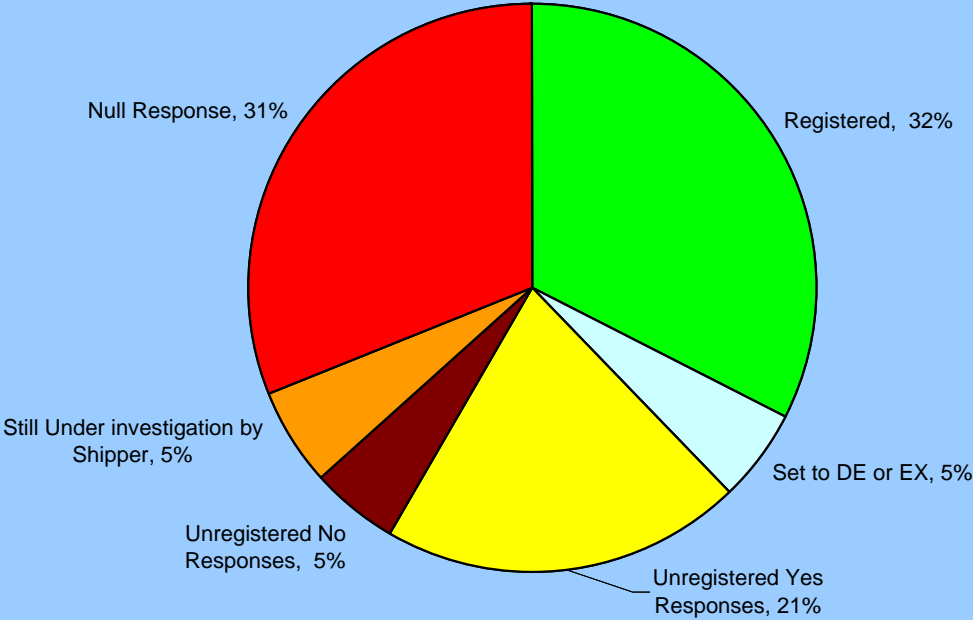

**Unregistered Shipper Activity Pot as at 17/08/07**

<b>Unregistered Shipper Activity Pot as at 1708/07</b>	
Registered	2,750
Set to DE or EX	461
Unregistered Yes Responses	1,756
Unregistered No Responses	416
Still Under investigation by Shipper	464
Null Response	2,650
<b>TOTAL</b>	<b>8,497</b>