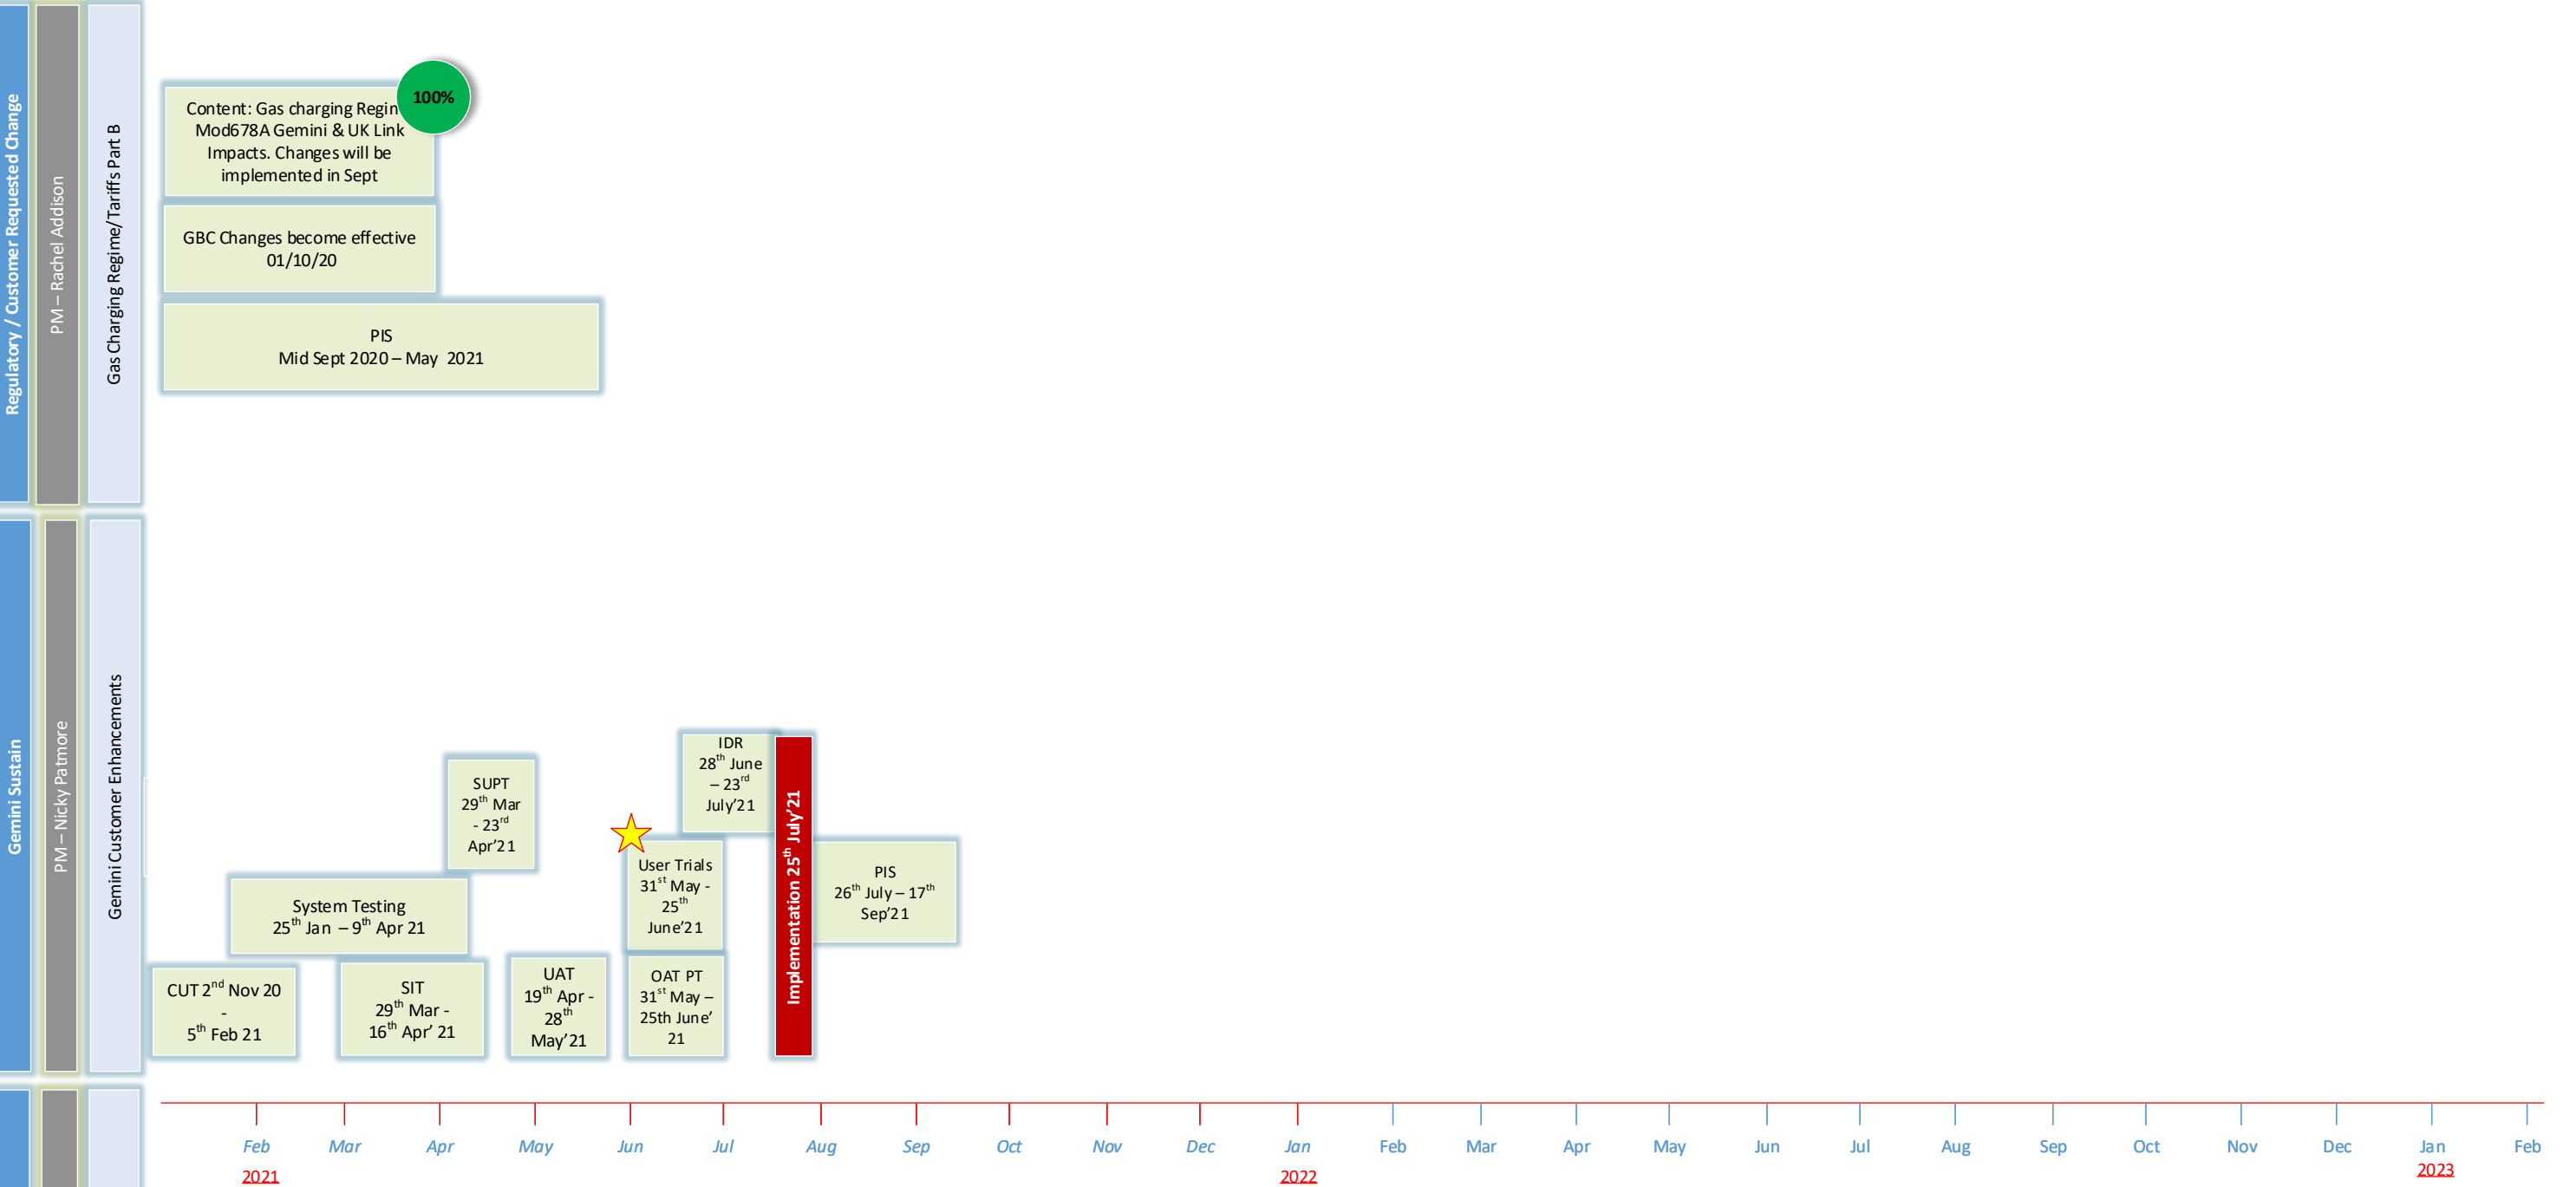

NG TRANSMISSION CHANGE HORIZON PLAN 0 – 2 YEARS (FEBRUARY 2021 – FEBRUARY 2023)

Key RAG Status %

- Red = High Risk
- Amber = Medium Risk
- Green = Low Risk
- % = Certainty of Scope
- Star = External User Activity
- xxx (solid) = Planned Activity
- xxx (dashed) = Potential / Uncertain
- xxx (light blue) = Change Proposal