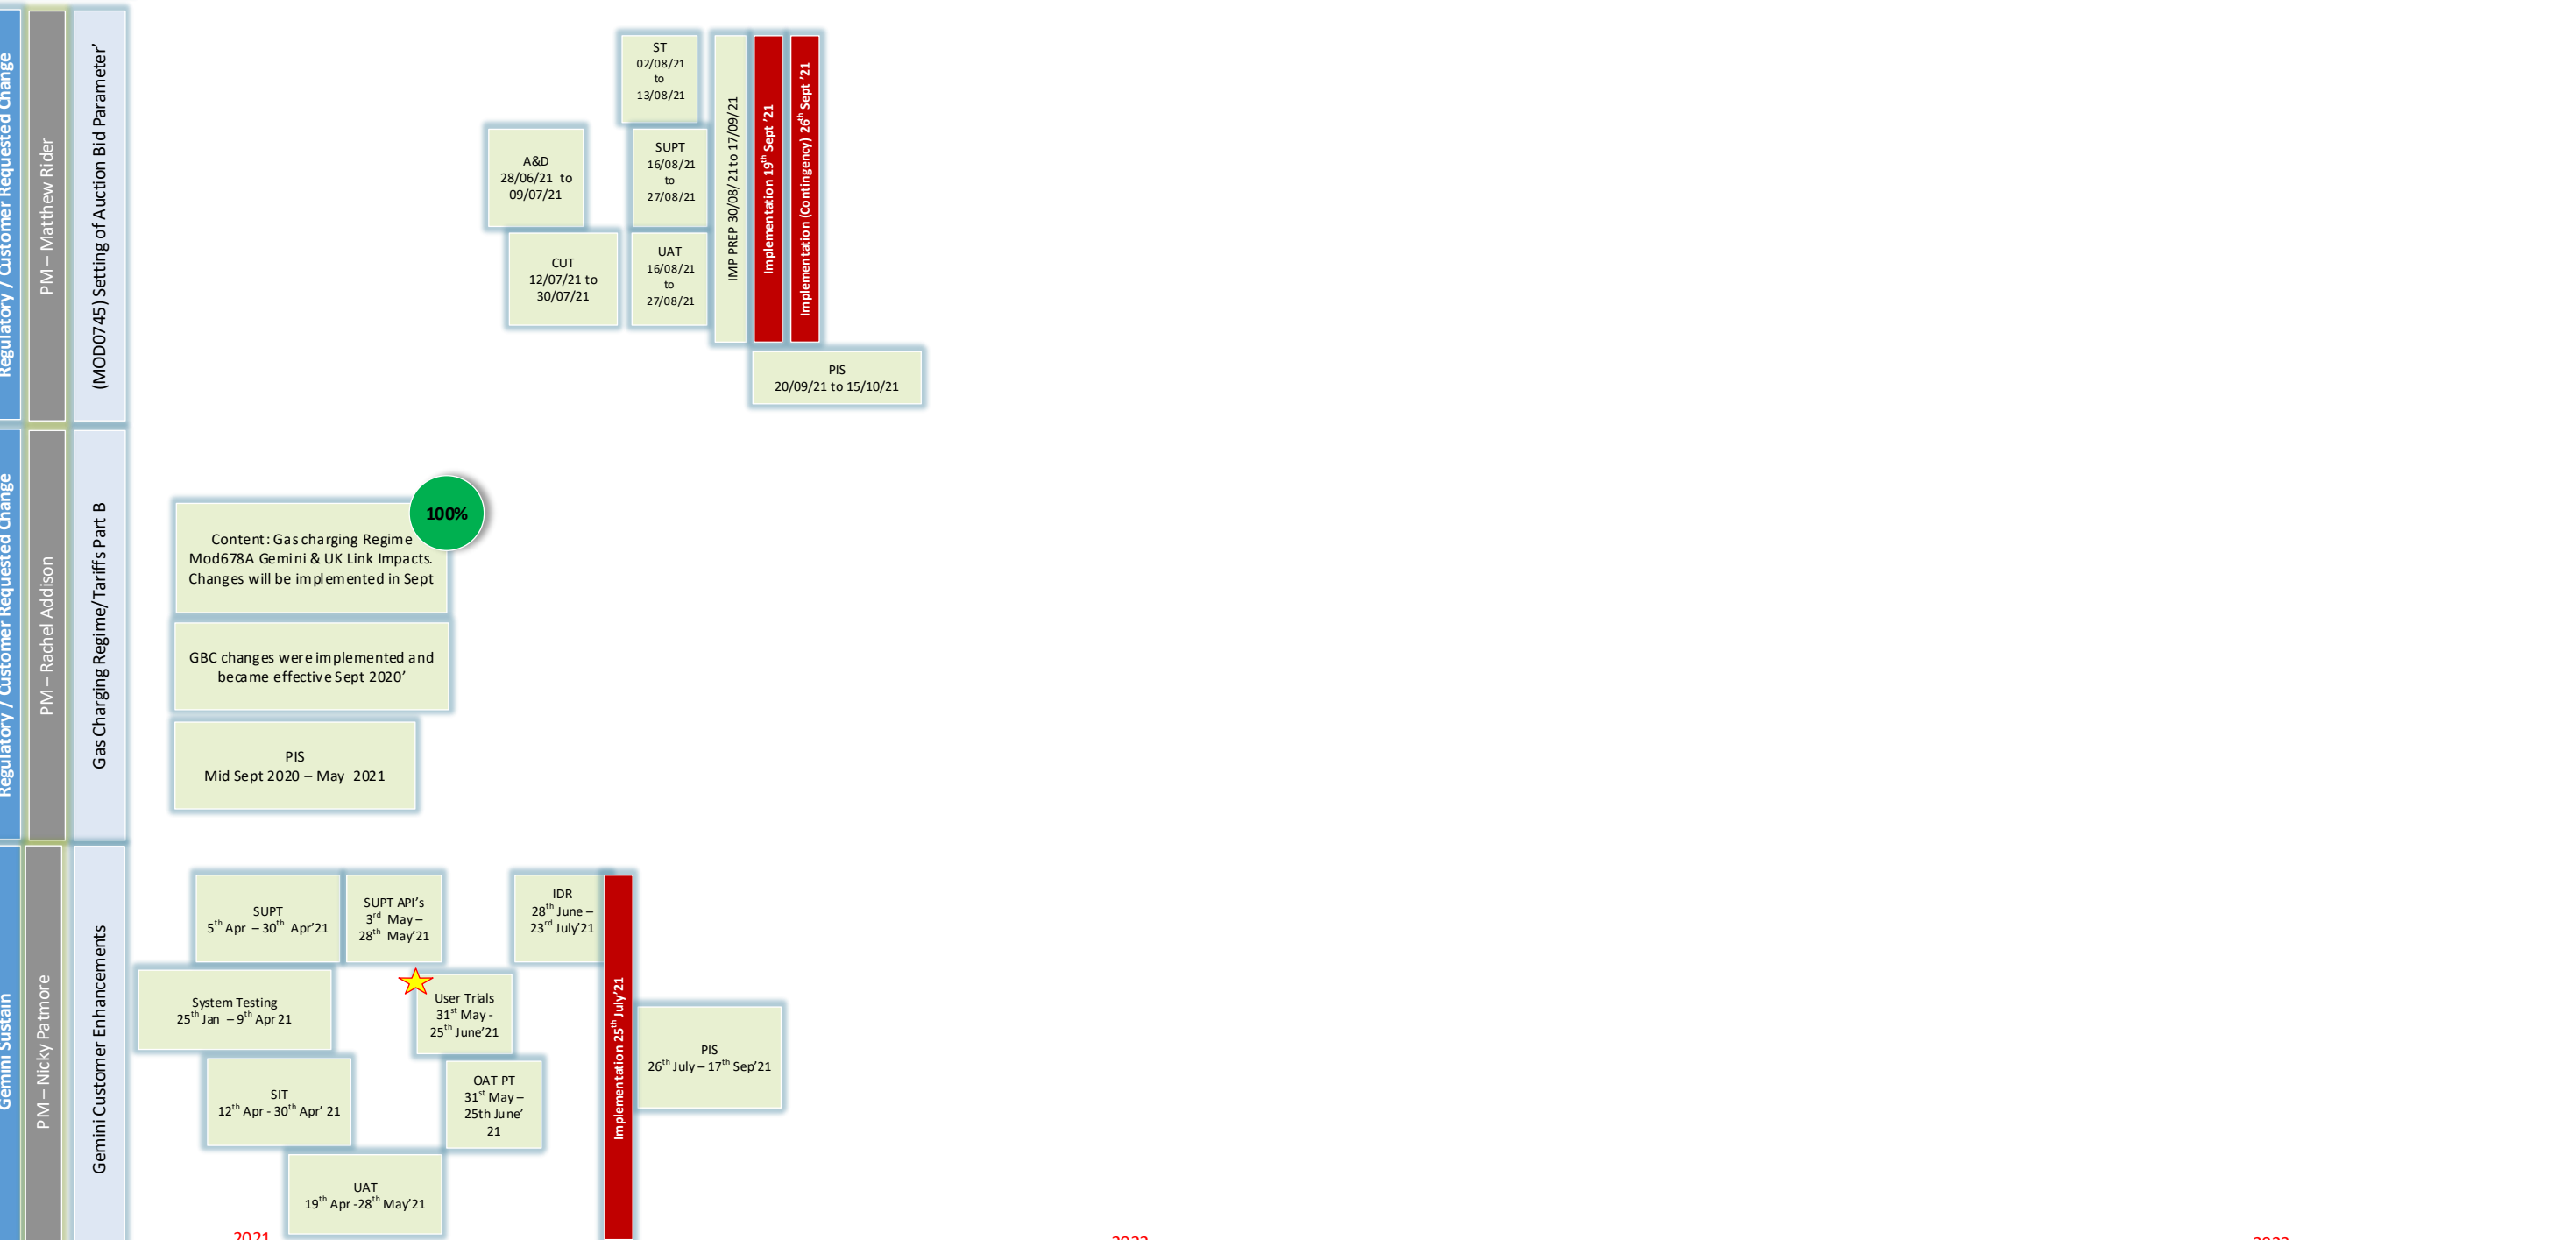

NG TRANSMISSION CHANGE HORIZON PLAN 0 – 2 YEARS (APRIL 2021 – APRIL 2023)

Programmes & Projects
2021-2023

Key RAG Status %

- Red = High Risk
- Amber = Medium Risk
- Green = Low Risk
- % = Certainty of Scope
- Star = External User Activity

- xxx (solid box) = Planned Activity
- xxx (dashed box) = Potential / Uncertain
- xxx (light blue box) = Change Proposal