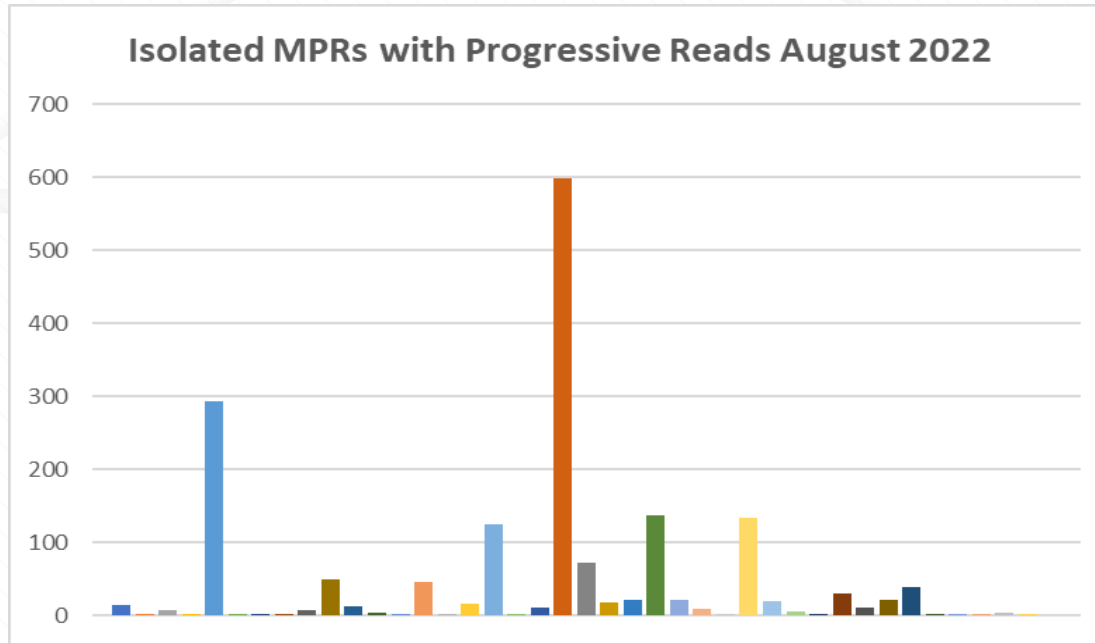

PAC Agenda Item 4.3

Isolated Sites With Progressive Reads

PAC 16th August 2022

Actions Since June 2022 Update

- Highlighted read rejections post Meter Removal date to impacted Shippers (27 Shippers). Requested updates by End of July
- Correlate to arrange a meeting with highest contributing Shipper to confirm next steps and any further assistance we can provide

Isolated Sites With Progressive Reads – June 2022

There is now a total of 2267 MPRs in the Isolated / Progressive Reads pot.

Isolated Sites With Progressive Reads – August 2022

There is now a total of 1760 MPRs in the Isolated / Progressive Reads pot. This is a decrease of 507 MPRs (28.81%).

Isolated MPRs with Meter Removed

June update highlighted 876 MPRs where the meter had been removed.

Isolated MPRs with Meter Removed

Decrease to 686 (38.98%) in August. This is due to 110 Meters now being Re-connected and 74 withdrawals so sites now Shipperless