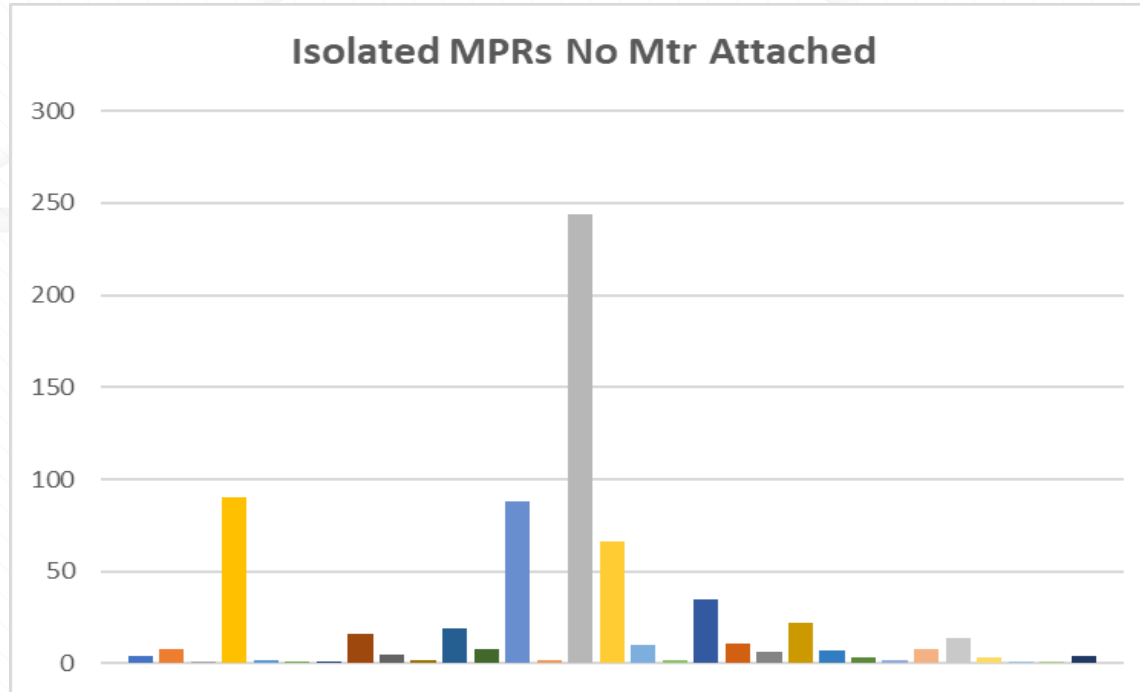

Isolated Sites With Progressive Reads – June 2022

There is now a total of 2267 MPRs in the Isolated / Progressive Reads pot.

Isolated Sites With Progressive Reads – August 2022

There is now a total of 1760 MPRs in the Isolated / Progressive Reads pot. This is a decrease of 507 MPRs (28.81%).

Isolated MPRs with Meter Removed

June update highlighted 876 MPRs where the meter had been removed.

Isolated MPRs with Meter Removed

Decrease to 686 (38.98%) in August. This is due to 110 Meters now being Re-connected and 74 withdrawals so sites now Shipperless

The image features a stylized house-shaped frame with a gabled roof and a window. The window is divided into four vertical panes. The logo 'xserve' is centered within the window. The 'x' is a dark blue, stylized character with a white arrow pointing right through its center. The 'serve' part is in a lighter blue, lowercase sans-serif font. The background of the entire image is a light blue with a fine, repeating pattern of diagonal lines. A solid blue horizontal bar is at the top, and a solid cyan horizontal bar is at the bottom.