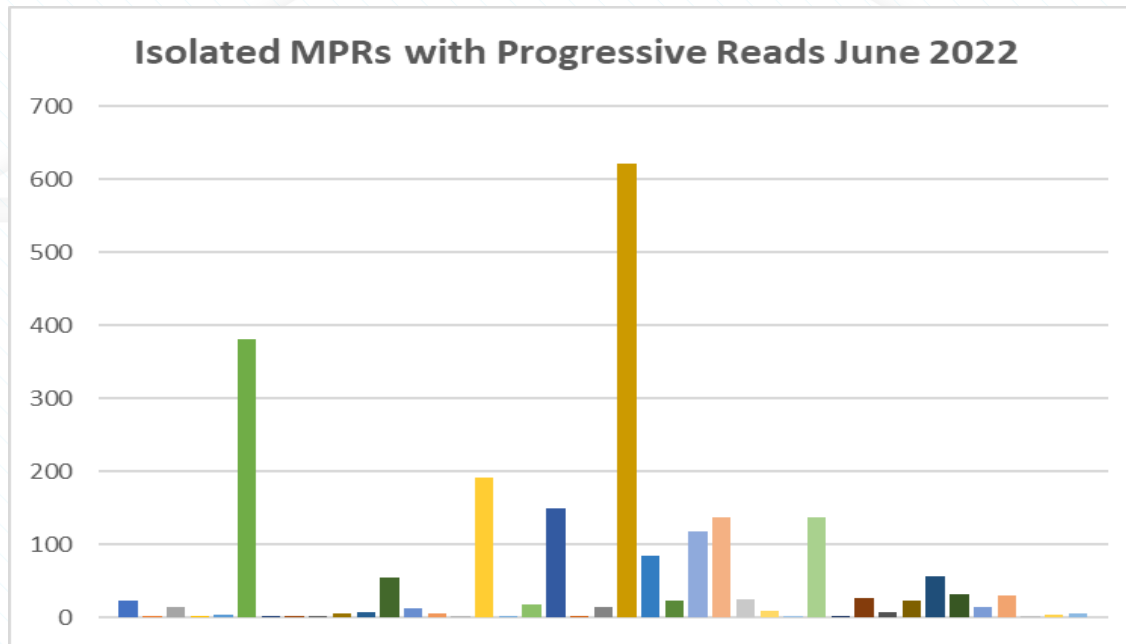

PAC Agenda Item 4.3

Isolated Sites With Progressive Reads

PAC 16th August 2022

Actions Since June 2022 Update

- Highlighted read rejections post Meter Removal date to impacted Shippers (27 Shippers). Requested updates by End of July
- Correlate to arrange a meeting with highest contributing Shipper to confirm next steps and any further assistance we can provide

Isolated Sites With Progressive Reads – June 2022

There is now a total of 2267 MPRs in the Isolated / Progressive Reads pot.

Isolated Sites With Progressive Reads – August 2022

There is now a total of 1760 MPRs in the Isolated / Progressive Reads pot. This is a decrease of 507 MPRs (28.81%).

Isolated MPRs with Meter Removed

June update highlighted 876 MPRs where the meter had been removed.

Isolated MPRs with Meter Removed

Decrease to 686 (38.98%) in August. This is due to 110 Meters now being Re-connected and 74 withdrawals so sites now Shipperless