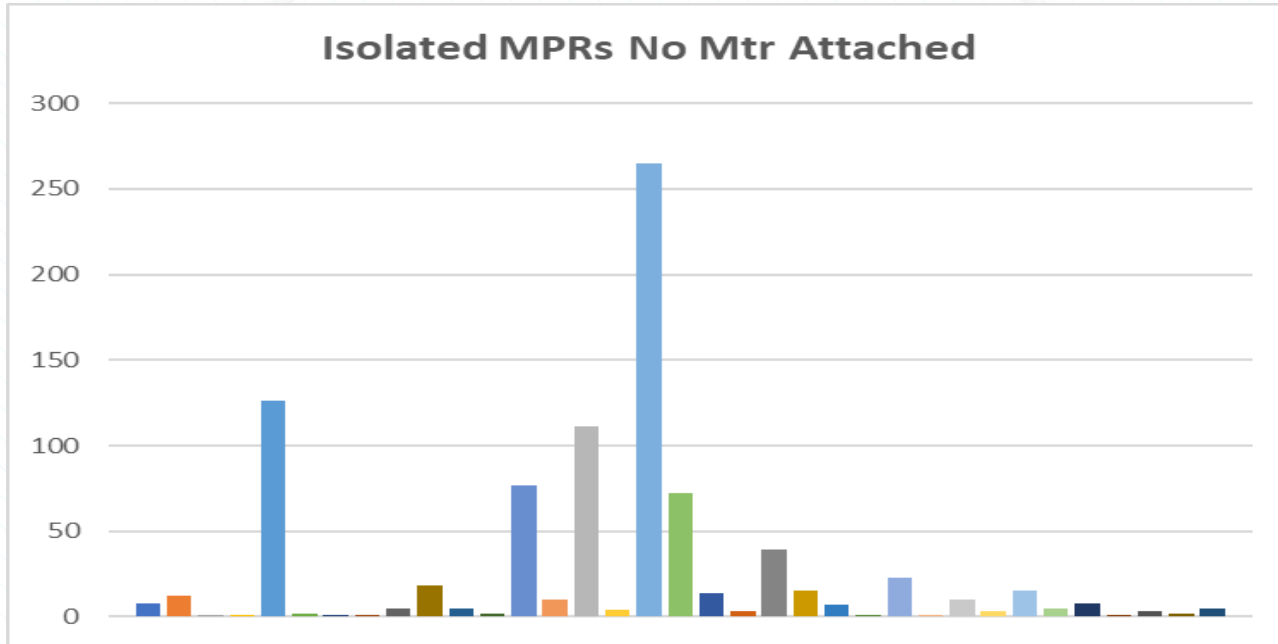

Isolated Sites With Progressive Reads – June 2022

There is now a total of 2267 MPRs in the Isolated / Progressive Reads pot.

Isolated Sites With Progressive Reads – August 2022

There is now a total of 1760 MPRs in the Isolated / Progressive Reads pot. This is a decrease of 507 MPRs (28.81%).

Isolated MPRs with Meter Removed

June update highlighted 876 MPRs where the meter had been removed.

Isolated MPRs with Meter Removed

Decrease to 686 (38.98%) in August. This is due to 110 Meters now being Re-connected and 74 withdrawals so sites now Shipperless

The image features a stylized house-shaped frame with a gabled roof and a window. The window is divided into four vertical panes. The logo 'xserve' is centered within the window. The 'x' is a dark blue, stylized character with a white arrow pointing right through its center. The 'serve' part is in a lighter blue, lowercase sans-serif font. The background of the entire image is a light blue with a fine, repeating pattern of diagonal lines. A solid blue horizontal bar is at the top, and a solid cyan horizontal bar is at the bottom.