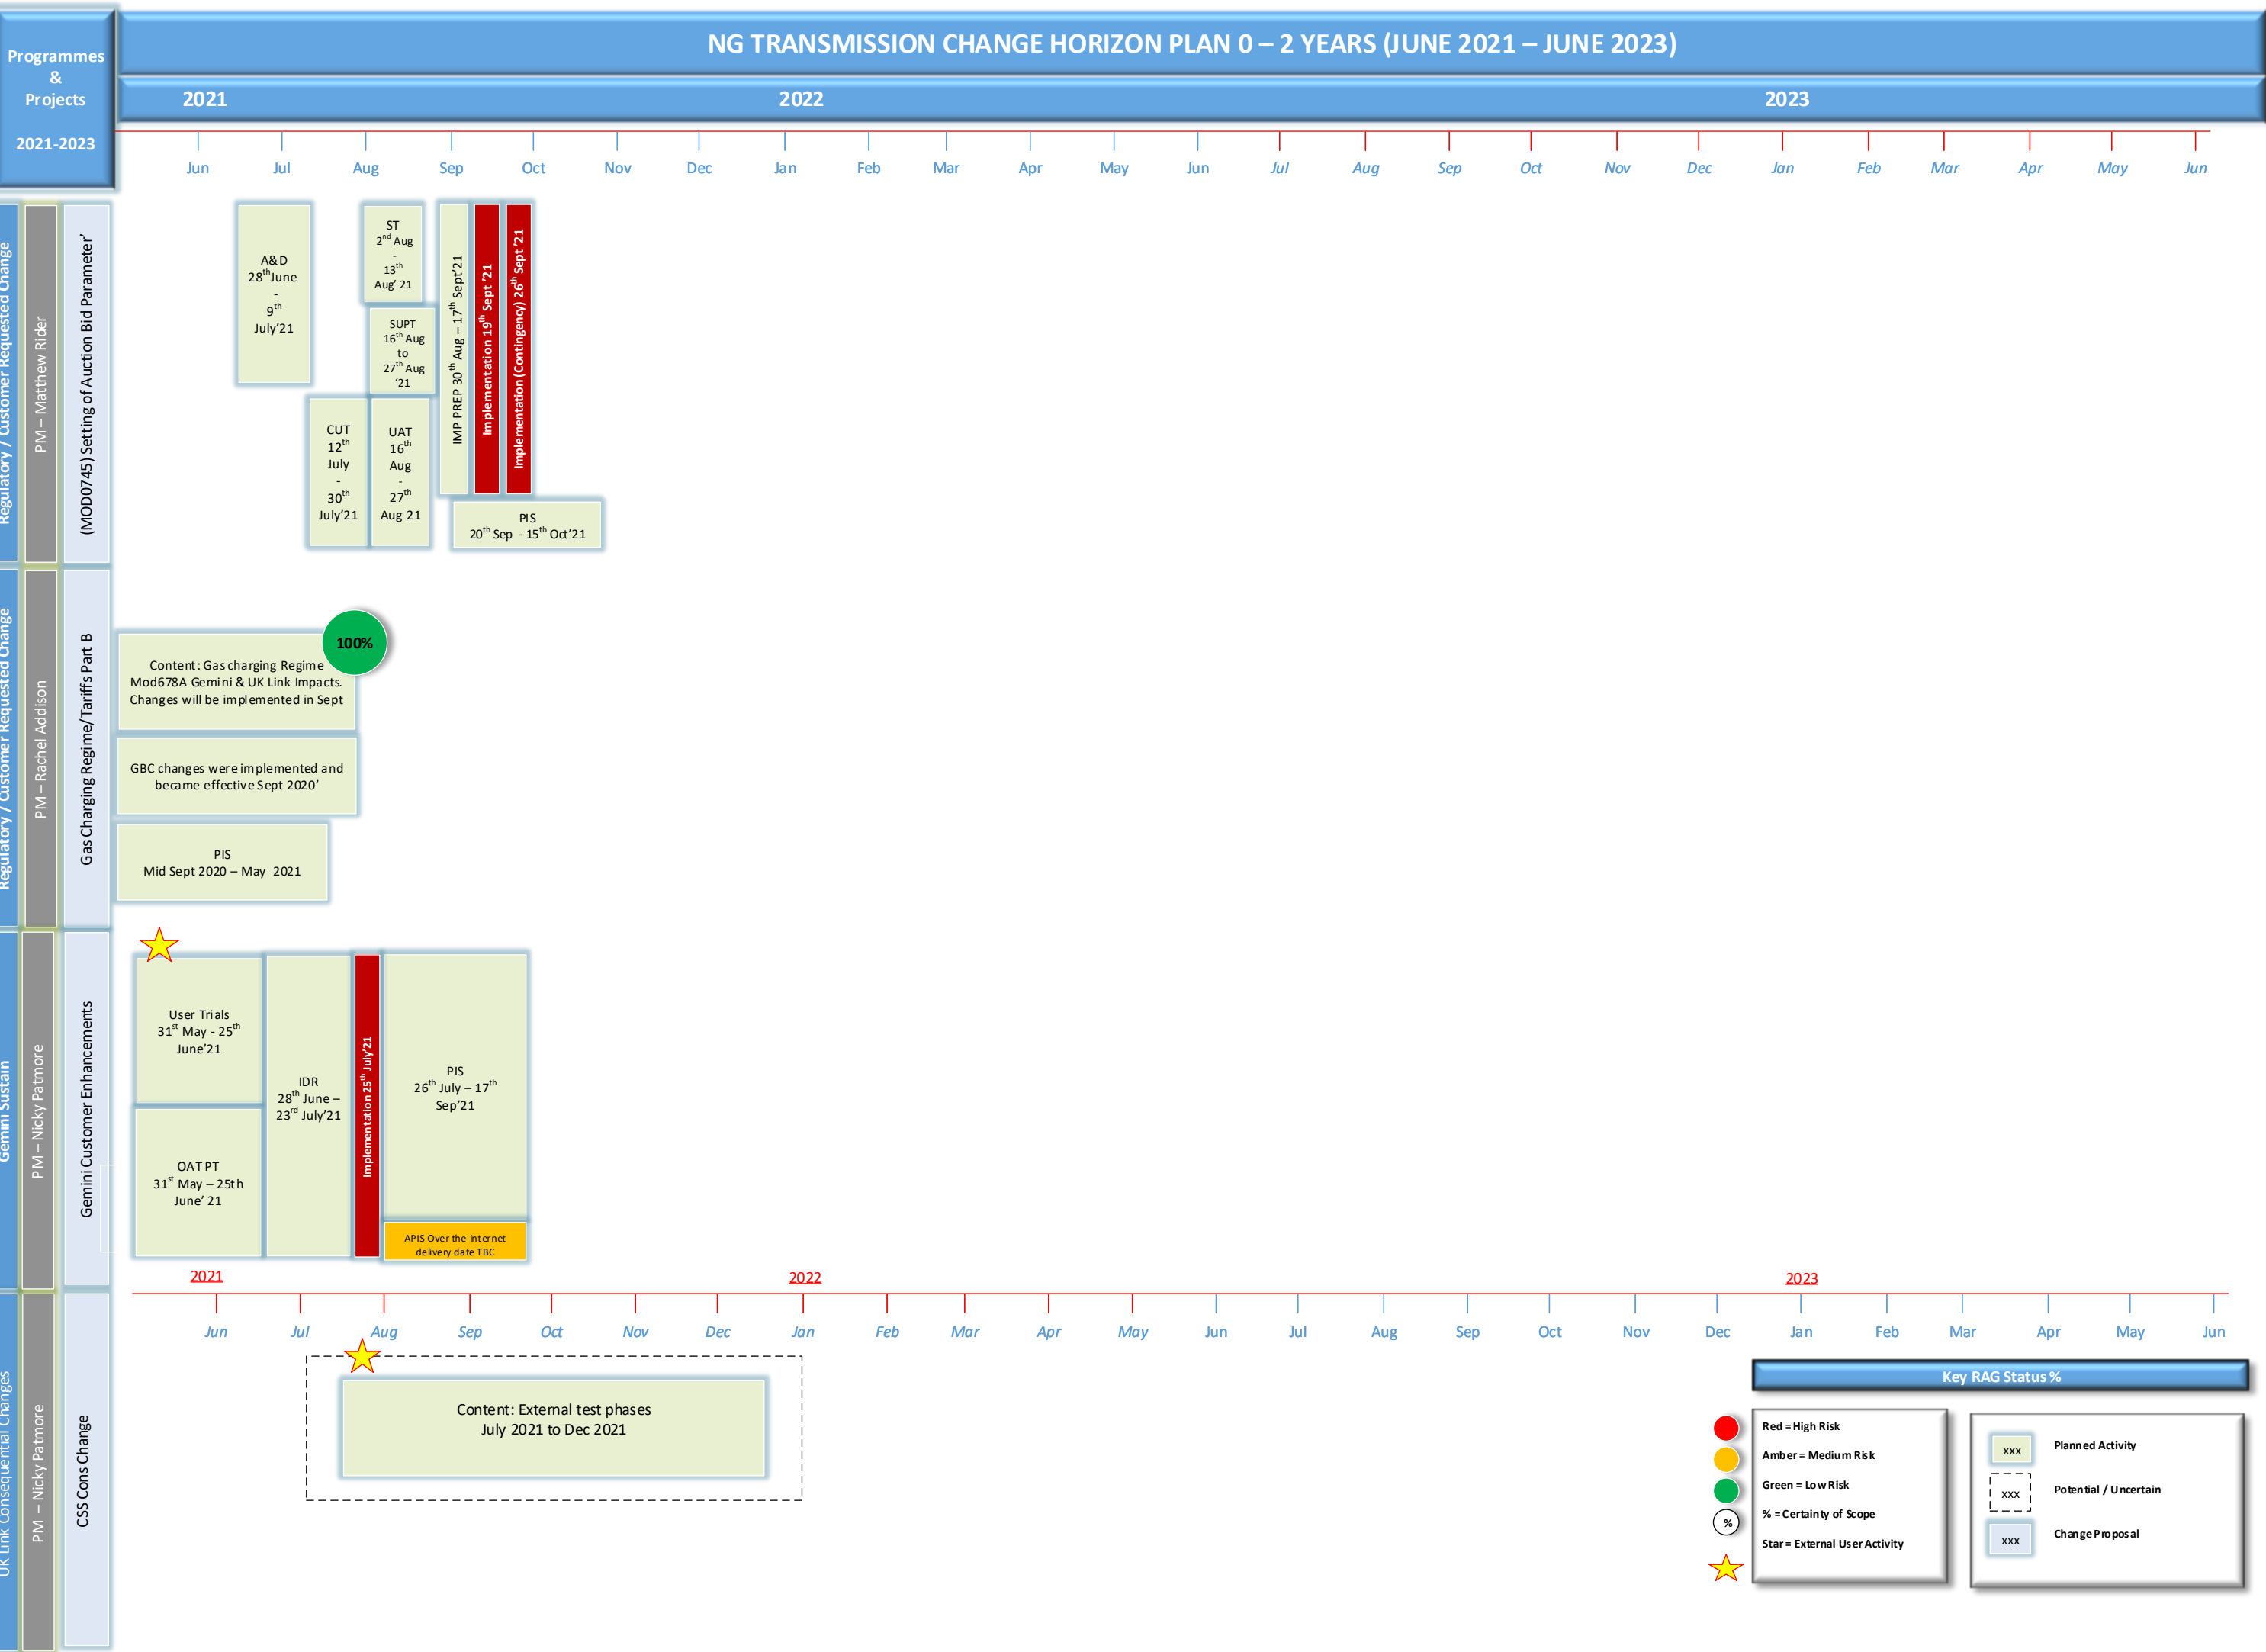

NG TRANSMISSION CHANGE HORIZON PLAN 0 – 2 YEARS (JUNE 2021 – JUNE 2023)

Key RAG Status %

- Red = High Risk
- Amber = Medium Risk
- Green = Low Risk
- % = Certainty of Scope
- Star = External User Activity

- xxx (solid) = Planned Activity
- xxx (dashed) = Potential / Uncertain
- xxx (blue) = Change Proposal