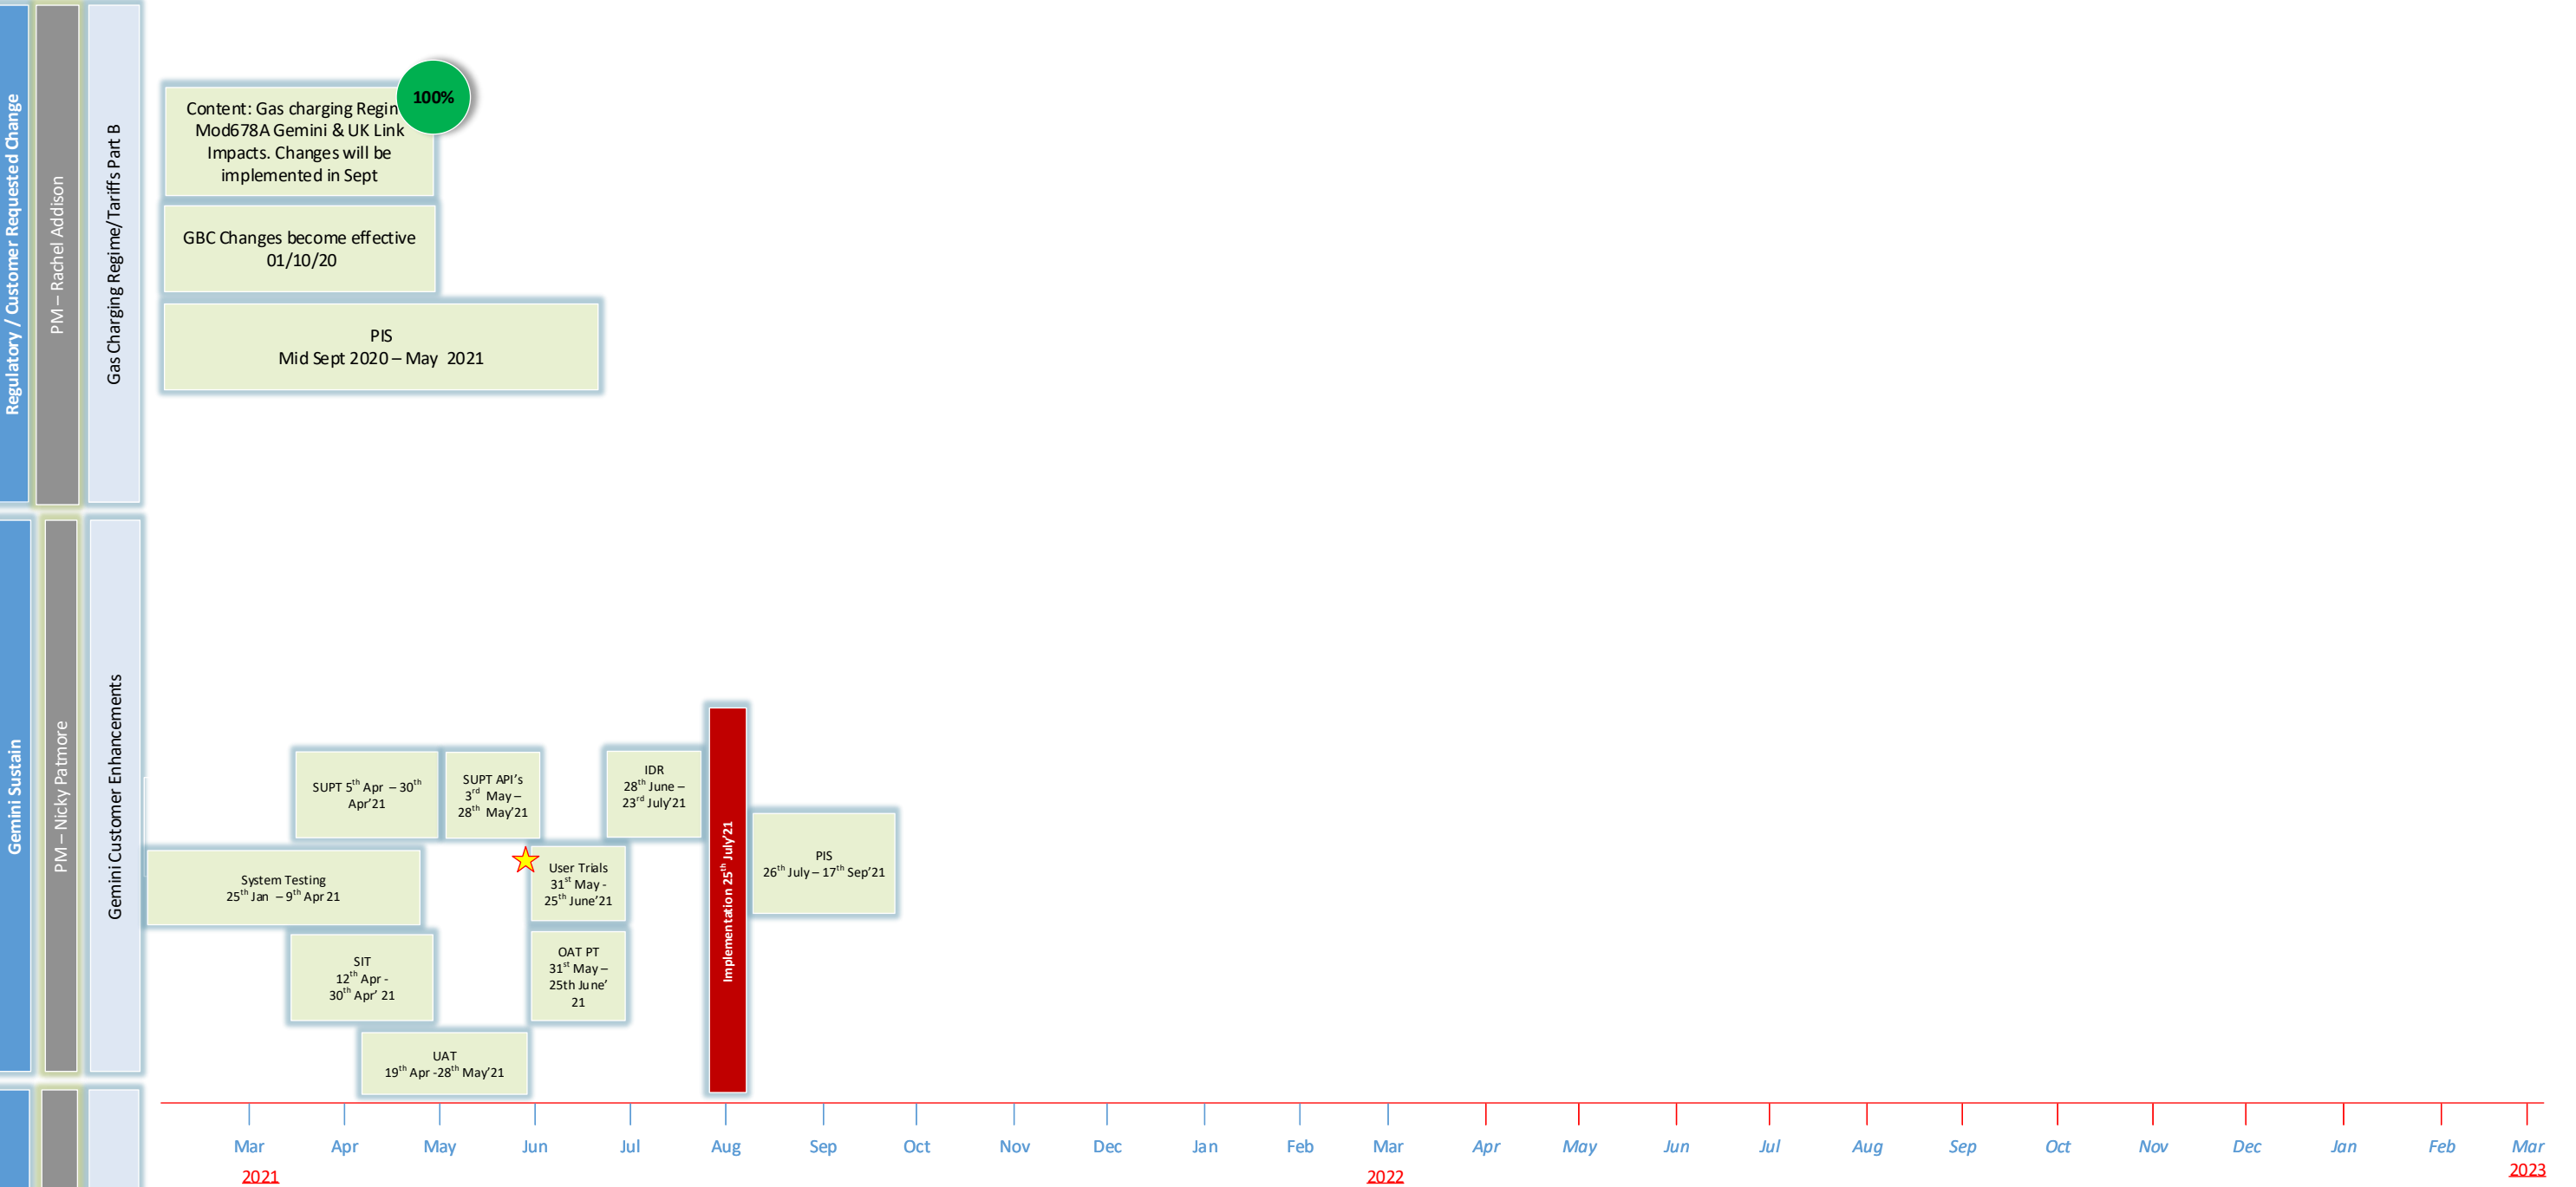

NG TRANSMISSION CHANGE HORIZON PLAN 0 – 2 YEARS (MARCH 2021 – MARCH 2023)

Key RAG Status %

- Red = High Risk
- Amber = Medium Risk
- Green = Low Risk
- % = Certainty of Scope
- Star = External User Activity
- Planned Activity (Solid Green Box)
- Potential / Uncertain (Dashed Green Box)
- Change Proposal (Light Blue Box)