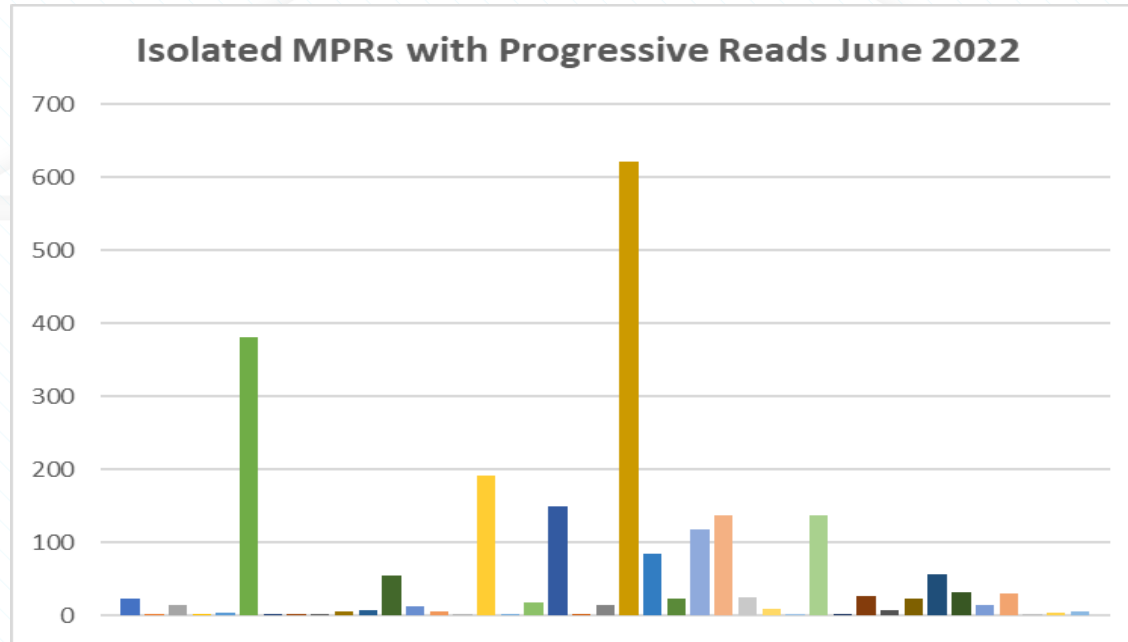

PAC Agenda Item 3.3

Isolated Sites With Progressive Reads

PAC 13th September 2022

Actions Since June 2022 Update

- Highlighted read rejections post Meter Removal date to impacted Shippers (27 Shippers). Requested updates by End of July
- Correla to arrange a meeting with highest contributing Shipper to confirm next steps and any further assistance we can provided

Isolated Sites With Progressive Reads – June 2022

There is now a total of 2267 MPRs in the Isolated / Progressive Reads pot.

Isolated Sites With Progressive Reads – September 2022

There is now a total of 1600 MPRs in the Isolated / Progressive Reads pot. This is a decrease of 667 MPRs since the June update (41.69%).

Isolated MPRs with Meter Removed

June update highlighted 876 MPRs where the meter had been removed.

Isolated MPRs with Meter Removed

Decrease to 663 (24.32%) in September. This is due to 125 Meters now being Re-connected and 88 withdrawals so sites now Shipperless