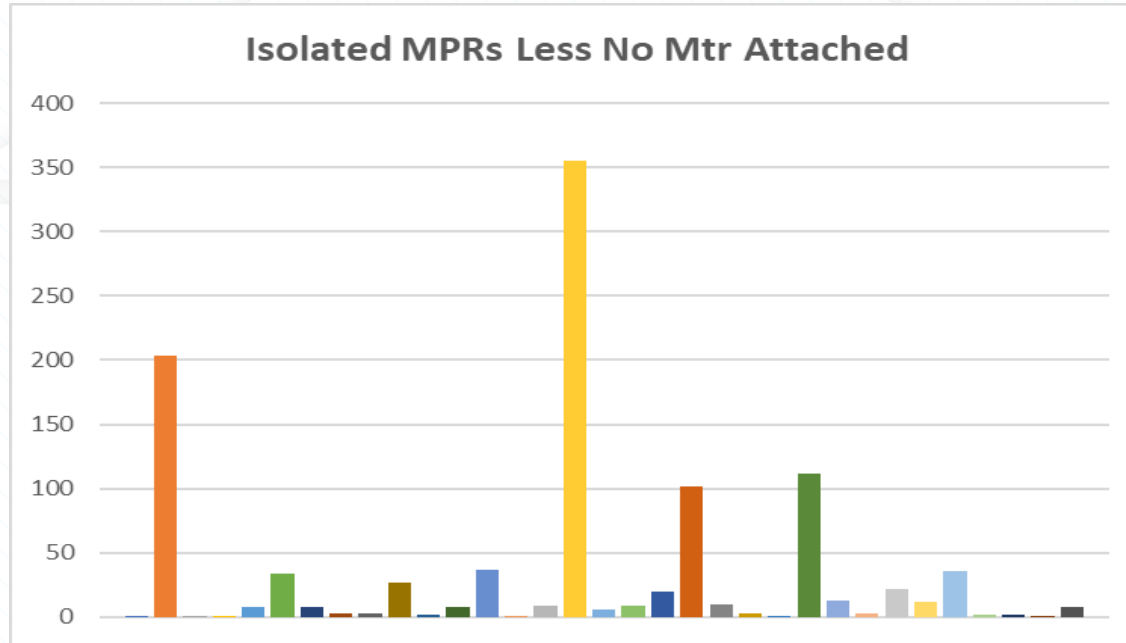

Isolated Sites With Progressive Reads – June 2022

There is now a total of 2267 MPRs in the Isolated / Progressive Reads pot.

Isolated Sites With Progressive Reads – September 2022

There is now a total of 1600 MPRs in the Isolated / Progressive Reads pot. This is a decrease of 667 MPRs since the June update (41.69%).

Isolated MPRs with Meter Removed

June update highlighted 876 MPRs where the meter had been removed.

Isolated MPRs with Meter Removed

Decrease to 663 (24.32%) in September. This is due to 125 Meters now being Re-connected and 88 withdrawals so sites now Shipperless

Isolated MPRs Less Meter Removals

Remaining 1063 MPRs Isolated and Meters still attached. This is a decrease of 5731 MPRs (84%) from the original 6794 highlighted by the AUGE. Highest contributor now has 33% of this pot