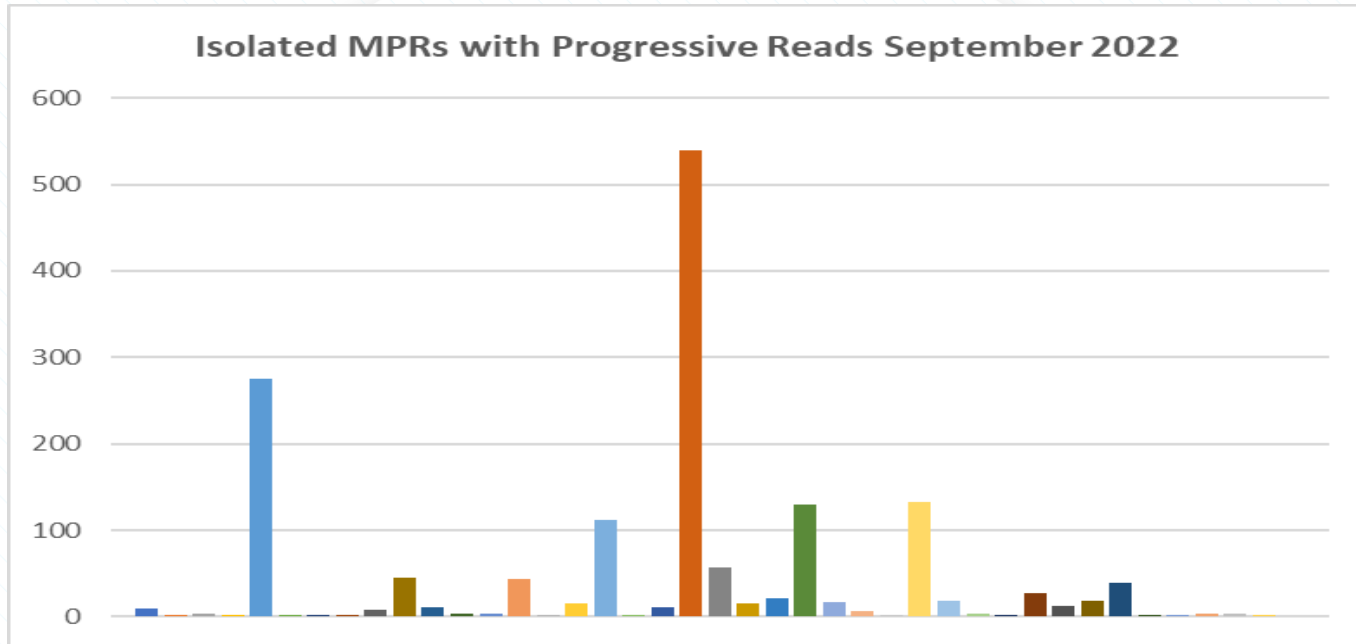

PAC Agenda Item 3.3

Isolated Sites With Progressive Reads

PAC 13th September 2022

Actions Since June 2022 Update

- Highlighted read rejections post Meter Removal date to impacted Shippers (27 Shippers). Requested updates by End of July
- Correla to arrange a meeting with highest contributing Shipper to confirm next steps and any further assistance we can provided

Isolated Sites With Progressive Reads – June 2022

There is now a total of 2267 MPRs in the Isolated / Progressive Reads pot.

Isolated Sites With Progressive Reads – September 2022

There is now a total of 1600 MPRs in the Isolated / Progressive Reads pot. This is a decrease of 667 MPRs since the June update (41.69%).

Isolated MPRs with Meter Removed

June update highlighted 876 MPRs where the meter had been removed.

Isolated MPRs with Meter Removed

Decrease to 663 (24.32%) in September. This is due to 125 Meters now being Re-connected and 88 withdrawals so sites now Shipperless