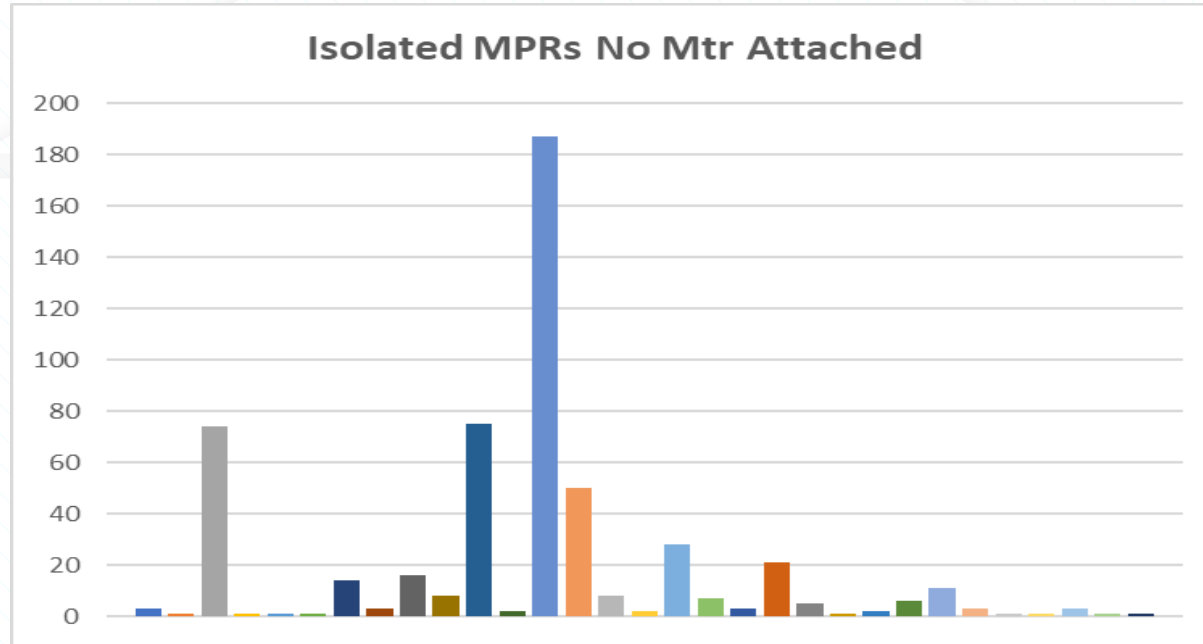

Isolated Sites With Progressive Reads – June 2022

There is now a total of 2267 MPRs in the Isolated / Progressive Reads pot.

Isolated Sites With Progressive Reads – September 2022

There is now a total of 1600 MPRs in the Isolated / Progressive Reads pot. This is a decrease of 667 MPRs since the June update (41.69%).

Isolated MPRs with Meter Removed

June update highlighted 876 MPRs where the meter had been removed.

Isolated MPRs with Meter Removed

Decrease to 663 (24.32%) in September. This is due to 125 Meters now being Re-connected and 88 withdrawals so sites now Shipperless

Isolated MPRs Less Meter Removals

Remaining 1063 MPRs Isolated and Meters still attached. This is a decrease of 5731 MPRs (84%) from the original 6794 highlighted by the AUGE. Highest contributor now has 33% of this pot

The image features a stylized house-shaped frame with a gabled roof and a window. The window is divided into four vertical panes. The logo 'xserve' is centered within the window. The 'x' is composed of two overlapping blue shapes, and 'serve' is in a blue sans-serif font. The background has a light blue diagonal line pattern.