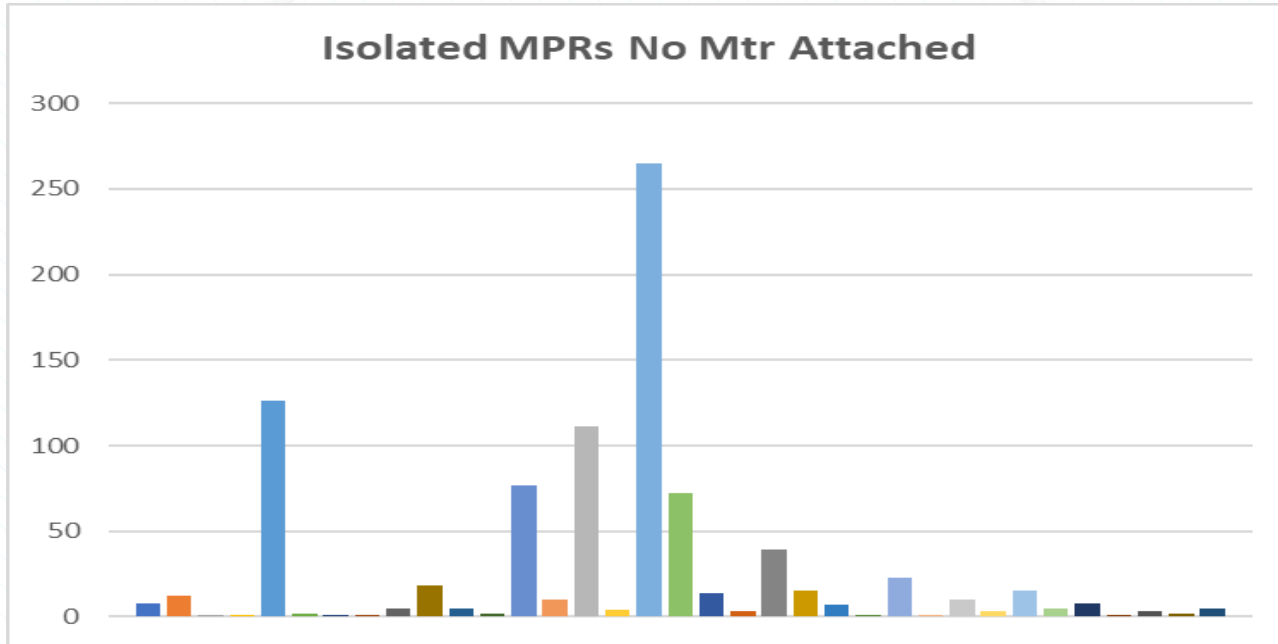

Isolated Sites With Progressive Reads – June 2022

There is now a total of 2267 MPRs in the Isolated / Progressive Reads pot.

Isolated Sites With Progressive Reads – September 2022

There is now a total of 1600 MPRs in the Isolated / Progressive Reads pot. This is a decrease of 667 MPRs since the June update (41.69%).

Isolated MPRs with Meter Removed

June update highlighted 876 MPRs where the meter had been removed.

Isolated MPRs with Meter Removed

Decrease to 663 (24.32%) in September. This is due to 125 Meters now being Re-connected and 88 withdrawals so sites now Shipperless

Isolated MPRs Less Meter Removals

Remaining 1063 MPRs Isolated and Meters still attached. This is a decrease of 5731 MPRs (84%) from the original 6794 highlighted by the AUGE. Highest contributor now has 33% of this pot