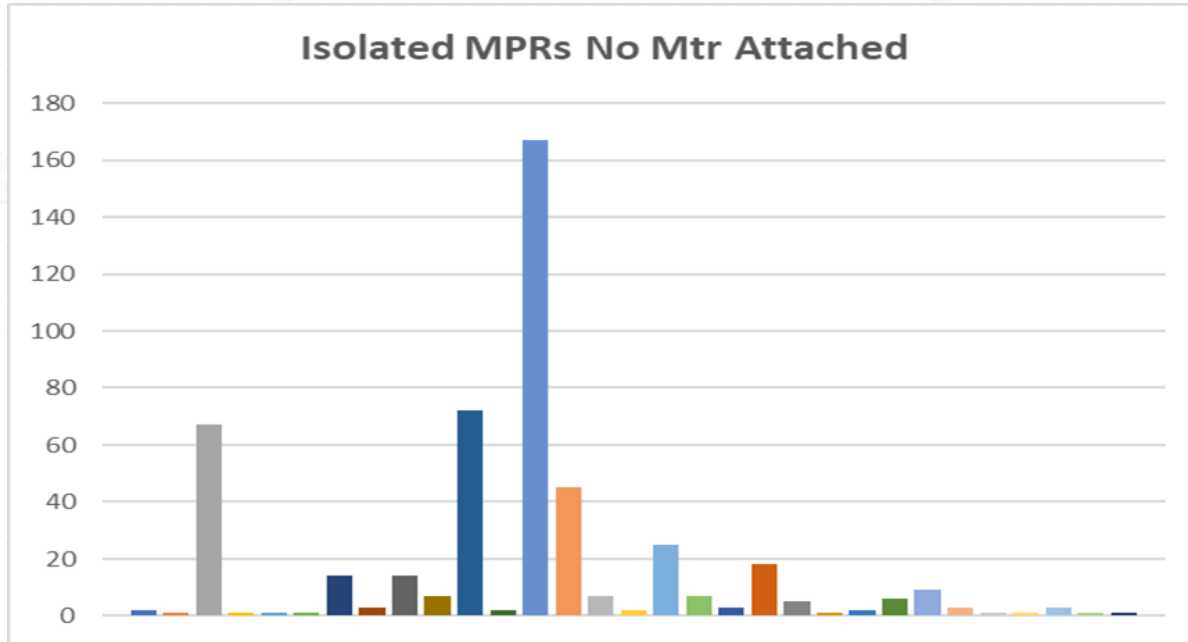

PAC Agenda Item 3.3

Isolated Sites With Progressive Reads

PAC 15th November 2022

Isolated Sites With Progressive Reads – October 2022

Total of 1532 MPRs reported in October with main contributor having 510 (33%) Isolated MPRs.

Isolated Sites With Progressive Reads – November 2022

There is now a total of 1031 MPRs in the Isolated / Progressive Reads pot. This is a decrease of 501 MPRs since the October update (48.59%). The main contributor from October now has 46 MPRs which is a decrease of 91%. This reduction is due to 353 Re-Connections and 111 Withdrawals.

Isolated MPRs with Meter Removed

538 MPRs in the Isolated No Meter Pot in October

Isolated MPRs with Meter Removed

Decrease to 331 (38% reduction) in November.

Isolated MPRs Less Meter Removals

Remaining 697 MPRs Isolated and Meters still attached. This is a decrease of 32.72% from October and a total of 90% from the original pot flagged by AUGE.

The logo for xserve, featuring a stylized 'x' composed of two overlapping blue shapes, followed by the word 'serve' in a lowercase, blue, sans-serif font. The logo is centered within a light gray window frame that is part of a larger house-like shape. The background of the entire image is a light blue with a fine, repeating pattern of diagonal lines. A solid blue horizontal bar is located at the very top of the image.