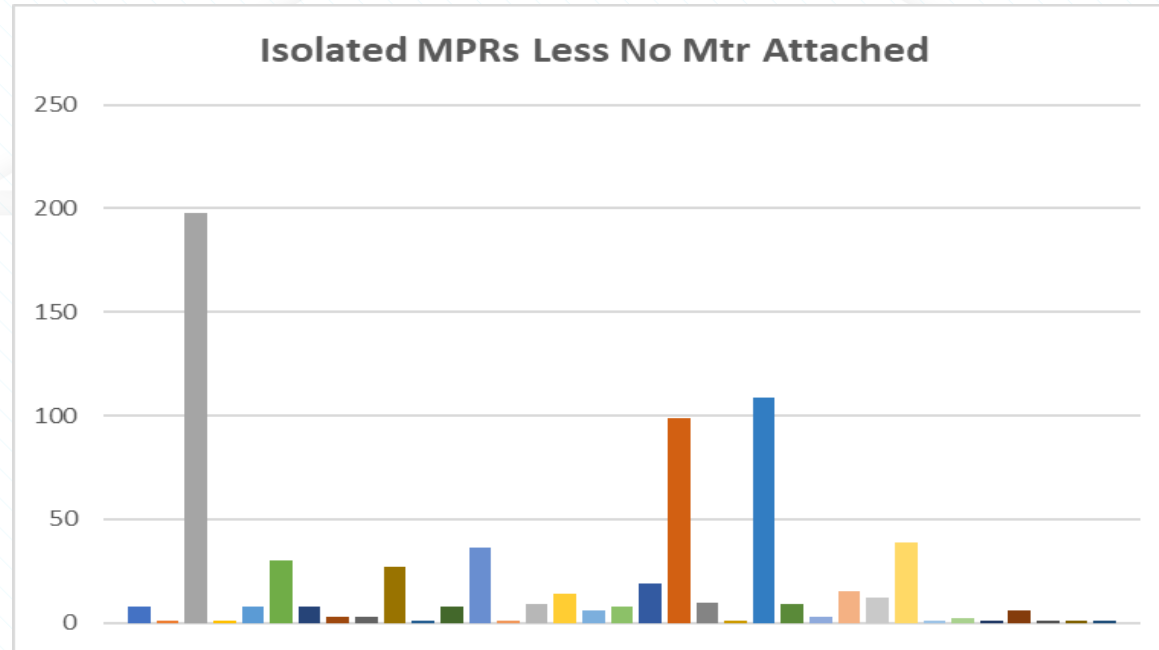

Isolated Sites With Progressive Reads – November 2022

There is now a total of 1031 MPRs in the Isolated / Progressive Reads pot. This is a decrease of 501 MPRs since the October update (48.59%). The main contributor from October now has 46 MPRs which is a decrease of 91%. This reduction is due to 353 Re-Connections and 111 Withdrawals.

Isolated MPRs with Meter Removed

538 MPRs in the Isolated No Meter Pot in October

Isolated MPRs with Meter Removed

Decrease to 331 (38% reduction) in November.

Isolated MPRs Less Meter Removals

Remaining 697 MPRs Isolated and Meters still attached. This is a decrease of 32.72% from October and a total of 90% from the original pot flagged by AUGE.