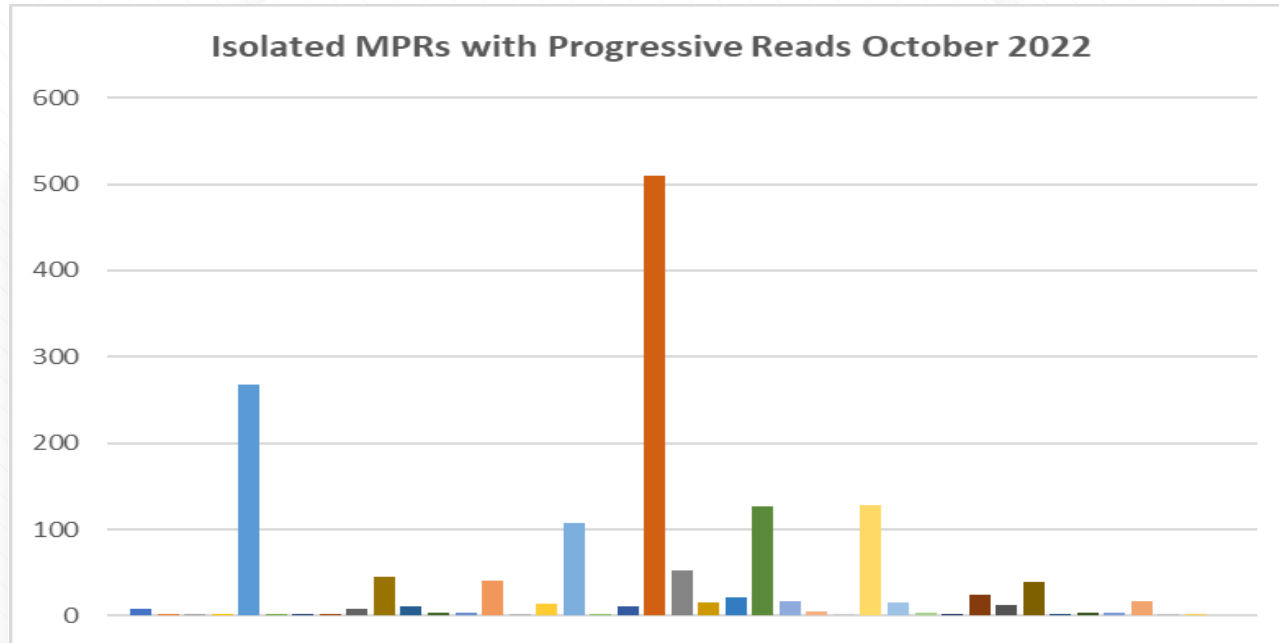

PAC Agenda Item 3.3

Isolated Sites With Progressive Reads

PAC 15th November 2022

Isolated Sites With Progressive Reads – October 2022

Total of 1532 MPRs reported in October with main contributor having 510 (33%) Isolated MPRs.

Isolated Sites With Progressive Reads – November 2022

There is now a total of 1031 MPRs in the Isolated / Progressive Reads pot. This is a decrease of 501 MPRs since the October update (48.59%). The main contributor from October now has 46 MPRs which is a decrease of 91%. This reduction is due to 353 Re-Connections and 111 Withdrawals.

Isolated MPRs with Meter Removed

538 MPRs in the Isolated No Meter Pot in October

Isolated MPRs with Meter Removed

Decrease to 331 (38% reduction) in November.

Isolated MPRs Less Meter Removals

Remaining 697 MPRs Isolated and Meters still attached. This is a decrease of 32.72% from October and a total of 90% from the original pot flagged by AUGE.