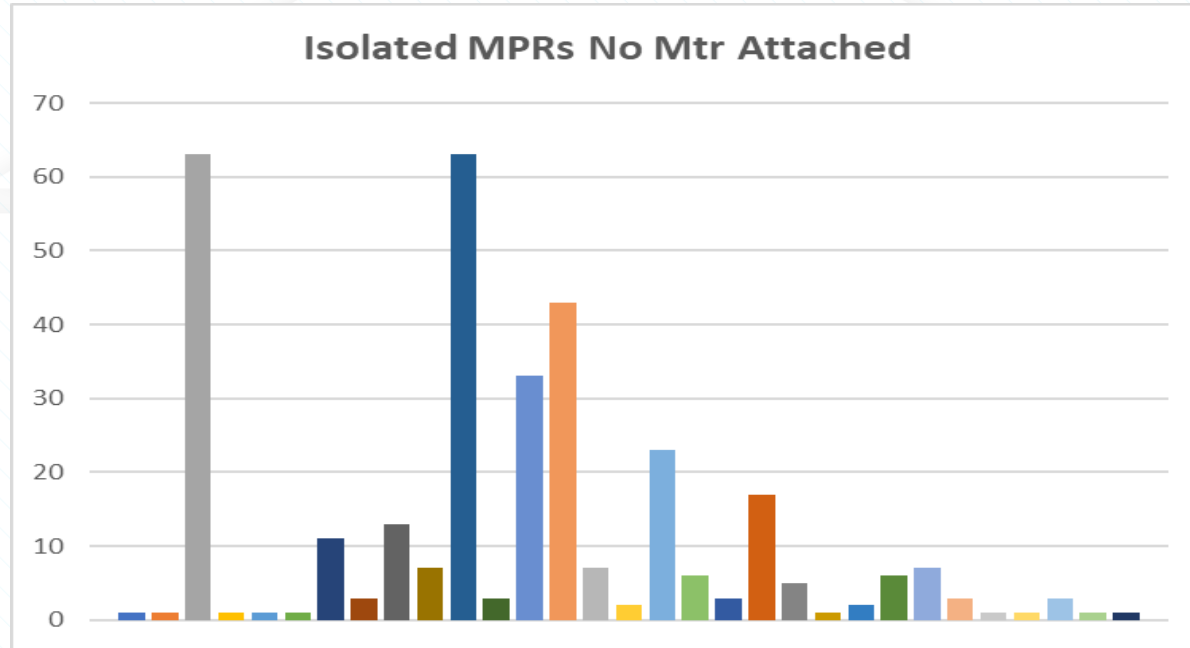

PAC Agenda Item 3.3

Isolated Sites With Progressive Reads

PAC 15th November 2022

Isolated Sites With Progressive Reads – October 2022

Total of 1532 MPRs reported in October with main contributor having 510 (33%) Isolated MPRs.

Isolated Sites With Progressive Reads – November 2022

There is now a total of 1031 MPRs in the Isolated / Progressive Reads pot. This is a decrease of 501 MPRs since the October update (48.59%). The main contributor from October now has 46 MPRs which is a decrease of 91%. This reduction is due to 353 Re-Connections and 111 Withdrawals.

Isolated MPRs with Meter Removed

538 MPRs in the Isolated No Meter Pot in October

Isolated MPRs with Meter Removed

Decrease to 331 (38% reduction) in November.

Isolated MPRs Less Meter Removals

Remaining 697 MPRs Isolated and Meters still attached. This is a decrease of 32.72% from October and a total of 90% from the original pot flagged by AUGE.