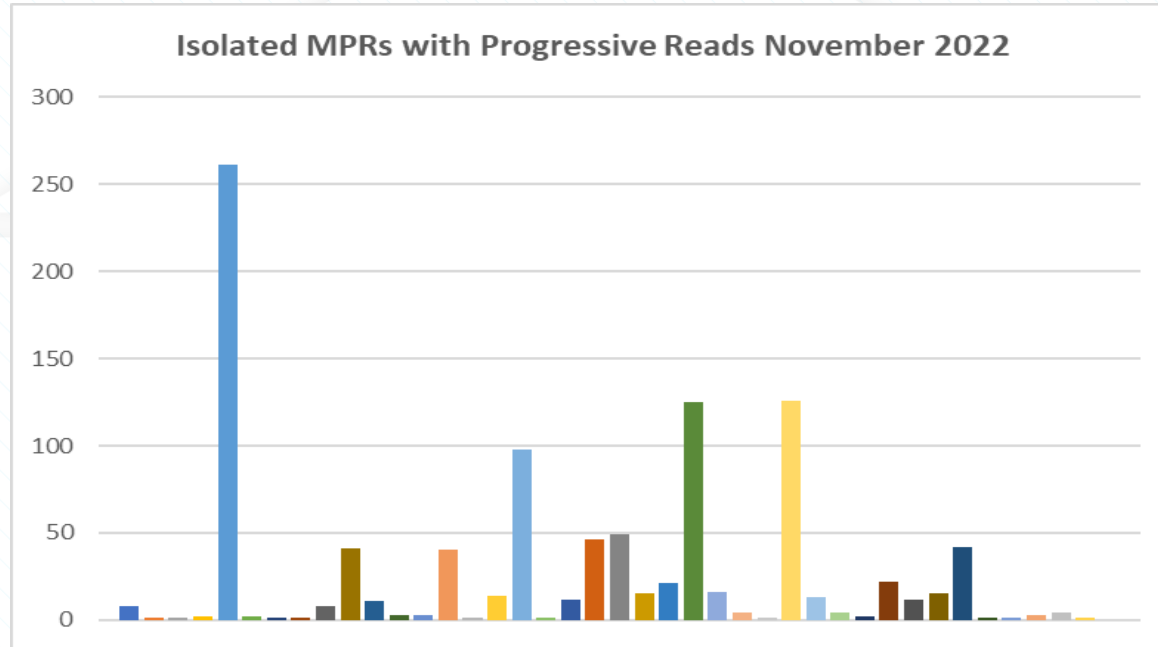

PAC Agenda Item 3.3

Isolated Sites With Progressive Reads

PAC 15th November 2022

Isolated Sites With Progressive Reads – October 2022

Total of 1532 MPRs reported in October with main contributor having 510 (33%) Isolated MPRs.

Isolated Sites With Progressive Reads – November 2022

There is now a total of 1031 MPRs in the Isolated / Progressive Reads pot. This is a decrease of 501 MPRs since the October update (48.59%). The main contributor from October now has 46 MPRs which is a decrease of 91%. This reduction is due to 353 Re-Connections and 111 Withdrawals.

Isolated MPRs with Meter Removed

538 MPRs in the Isolated No Meter Pot in October

Isolated MPRs with Meter Removed

Decrease to 331 (38% reduction) in November.

Isolated MPRs Less Meter Removals

Remaining 697 MPRs Isolated and Meters still attached. This is a decrease of 32.72% from October and a total of 90% from the original pot flagged by AUGE.