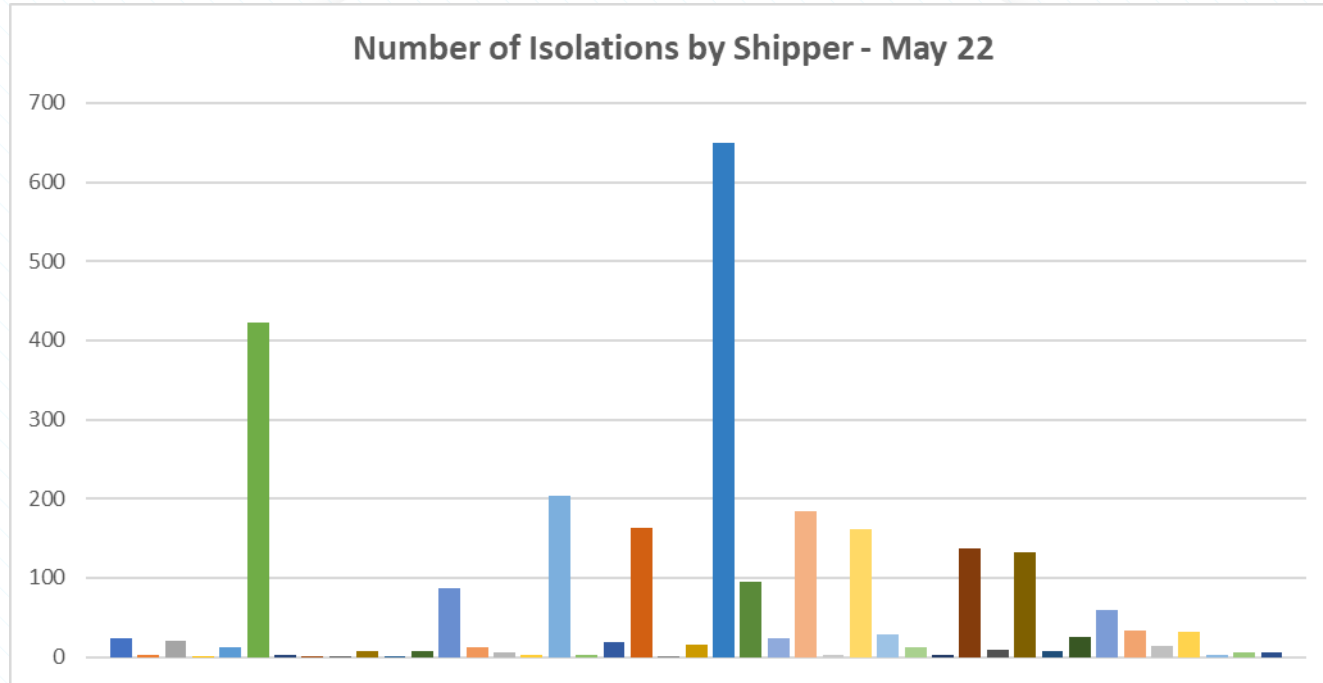

PAC Agenda Item 3.1

Isolated Sites With Progressive Reads

PAC 17th May 2022

Isolated Sites With Progressive Reads – May 2022

There are now 2640 MPRs which remain Isolated which is a reduction of 185 (7.01%) since the April update.

Actions Taken Since April PAC

- Contacted additional Shippers to highlight remaining Isolations within their ownership.
- Included a further communication to Shipper with Highest Amount of MPRs still Isolated (previously notified twice)
- Requested a response of proposed resolution actions by End of May to report at June PAC (response received from Shippers so far was very positive)

The logo for 'xserve' is centered within a stylized house frame. The house has a white background with a light blue diagonal line pattern. The house's outline is a simple grey line. The roof is a triangle, and the main body is a rectangle divided into four vertical panes by three grey lines. The text 'xserve' is written in a blue, sans-serif font. The 'x' is a dark blue, while the 'serve' is a lighter blue. The 'x' is composed of two overlapping shapes that resemble arrows pointing towards each other.