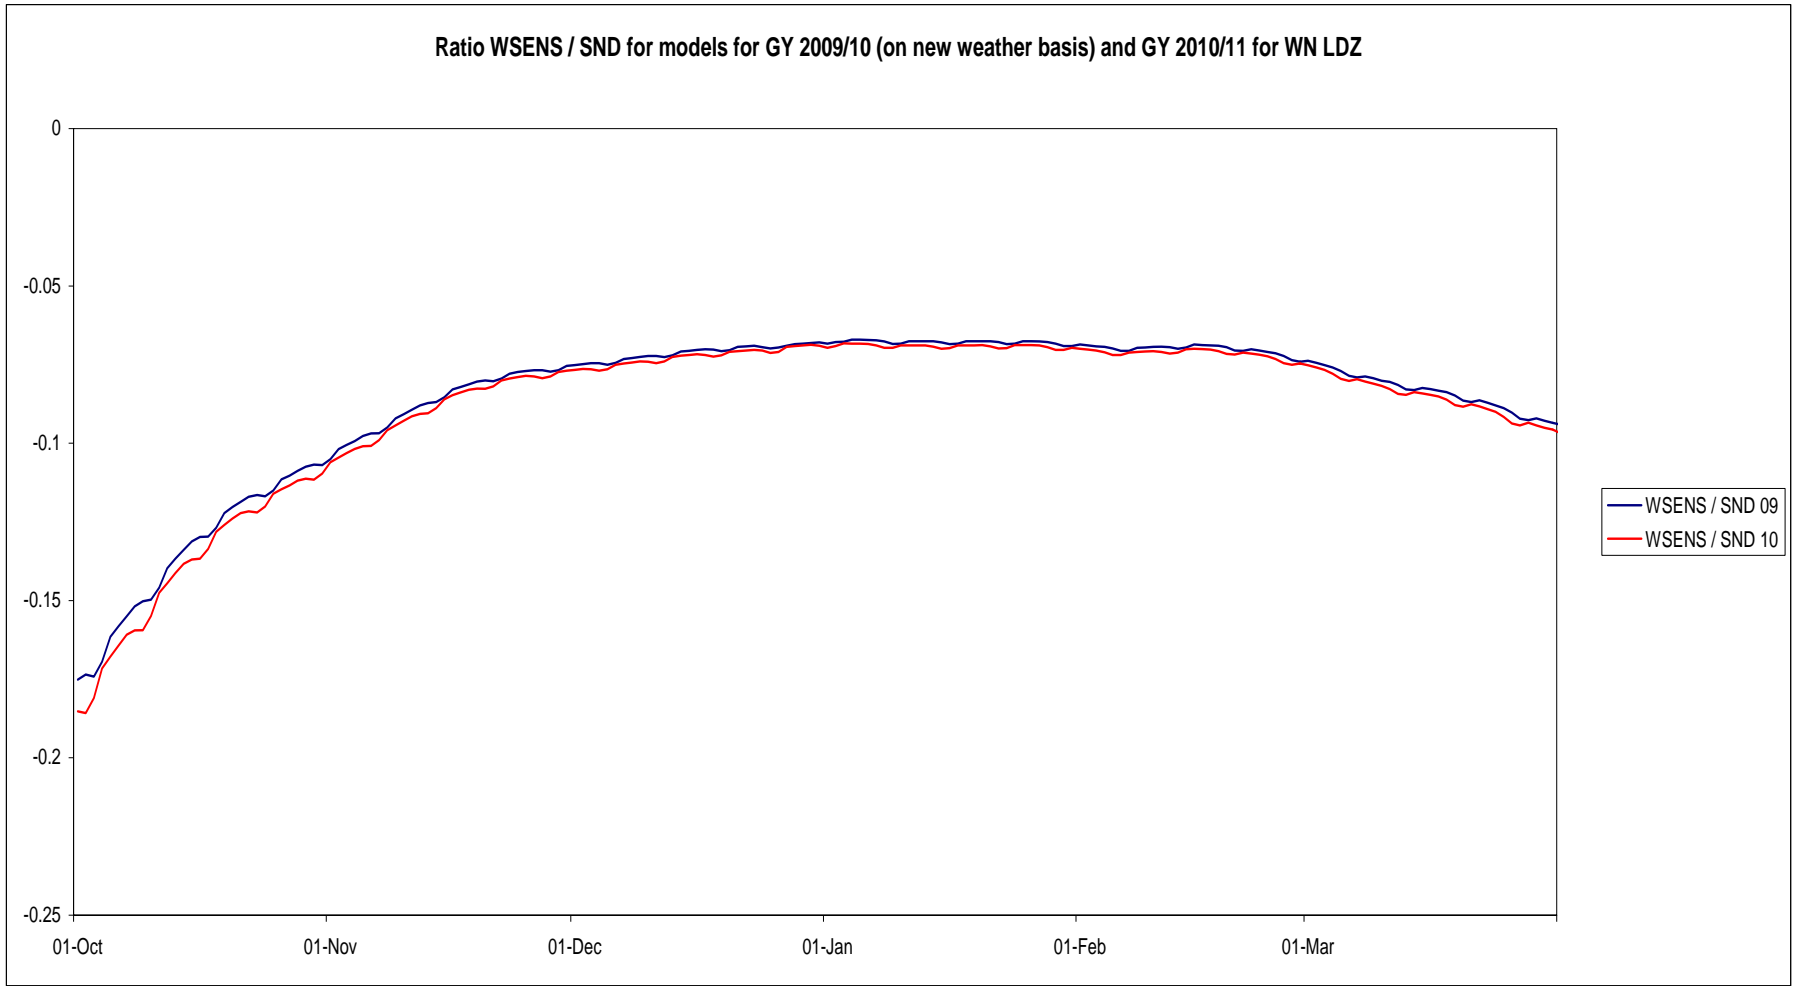

Action: DE0702

Rescaled WSENs SND slides

Rescaled Slide 15

Ratio WSENS / SND for models for GY 2009/10 (on new weather basis) and GY 2010/11 for WN LDZ

Rescaled Slide 16