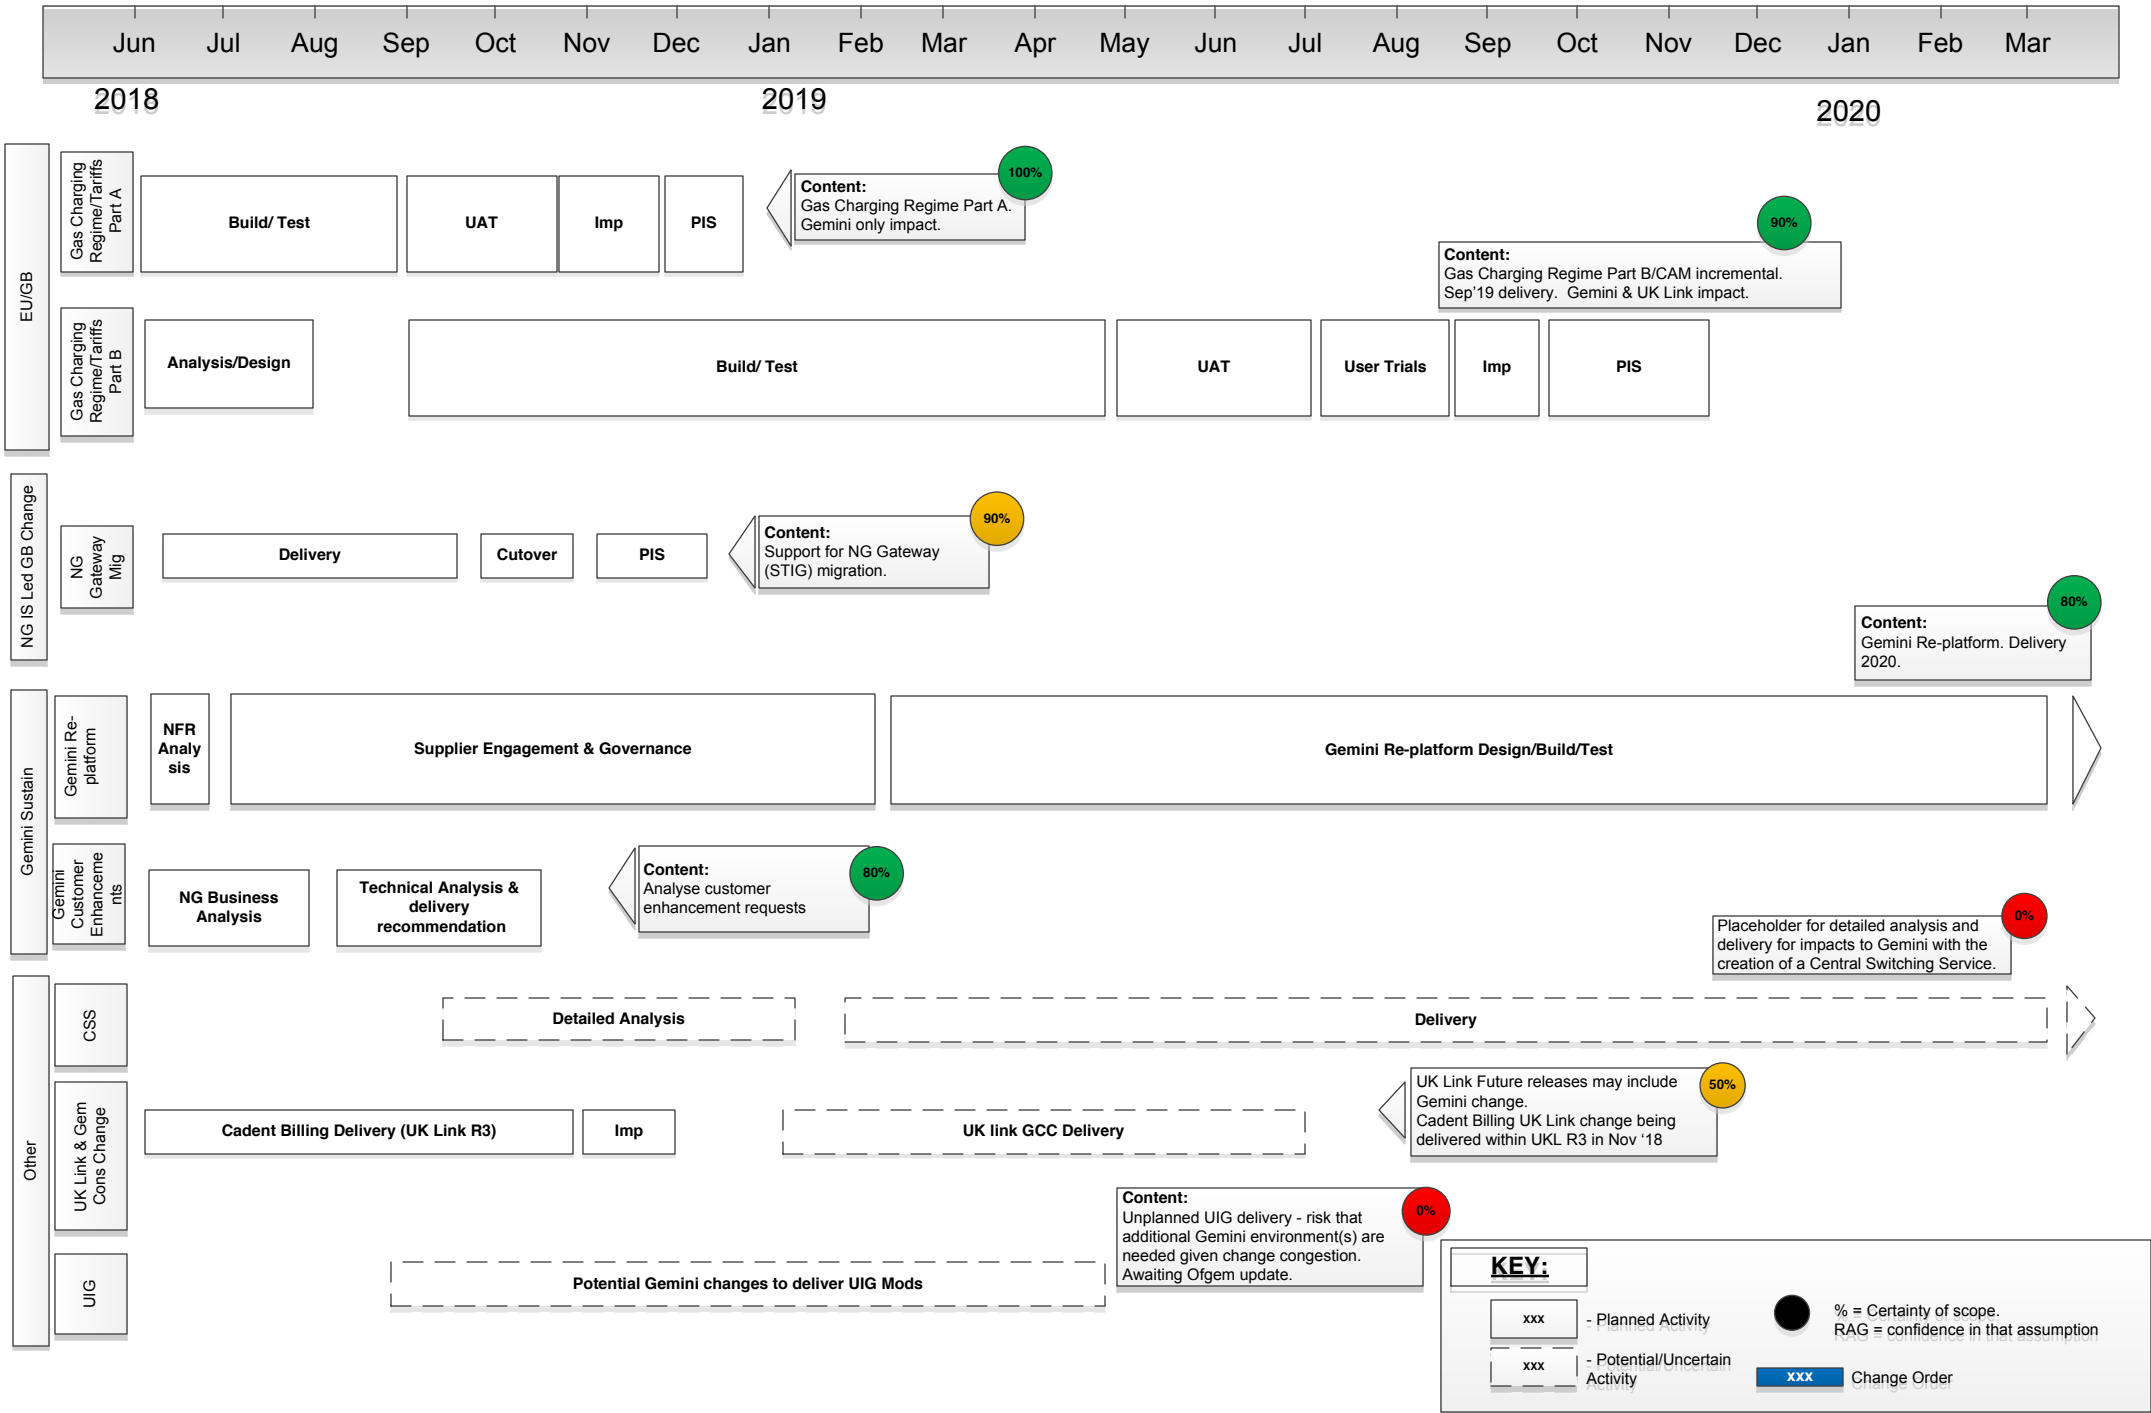

# NG Transmission Change Horizon

30 July 2018

**KEY:**

- xxx - Planned Activity
- xxx - Potential/Uncertain Activity
- % = Certainty of scope. RAG = confidence in that assumption
- xxx Change Order