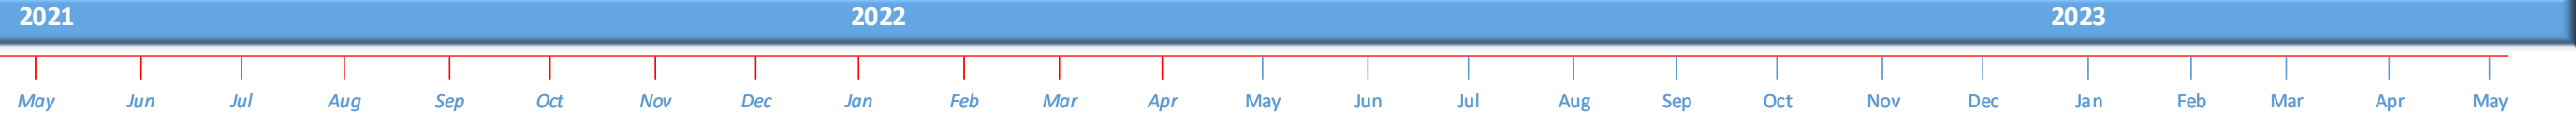

NG TRANSMISSION CHANGE HORIZON PLAN 0 – 2 YEARS (MAY 2021 – MAY 2023)

Programmes & Projects
2021-2023

Key RAG Status %

- Red = High Risk
- Amber = Medium Risk
- Green = Low Risk
- % = Certainty of Scope
- Star = External User Activity