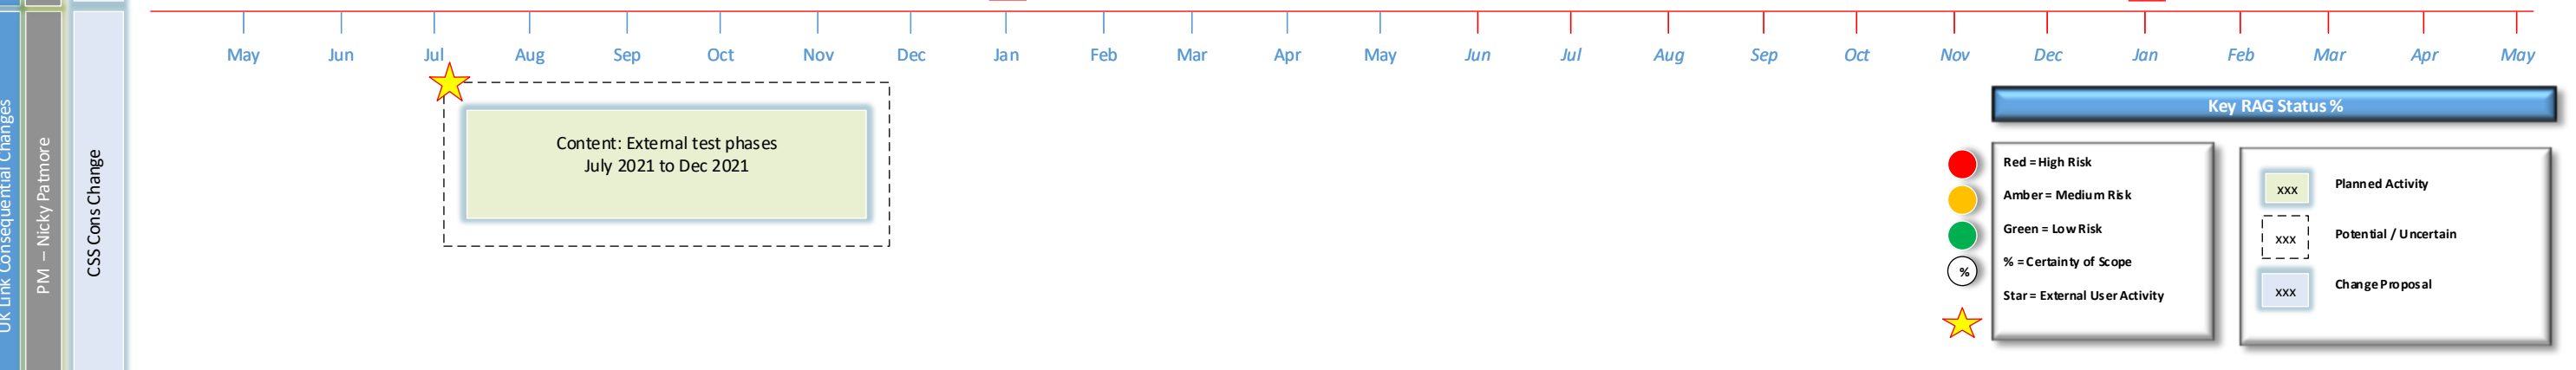

NG TRANSMISSION CHANGE HORIZON PLAN 0 – 2 YEARS (MAY 2021 – MAY 2023)

Programmes & Projects
2021-2023

Key RAG Status %

- Red = High Risk
- Amber = Medium Risk
- Green = Low Risk
- % = Certainty of Scope
- Star = External User Activity

xxx	Planned Activity
xxx	Potential / Uncertain
xxx	Change Proposal