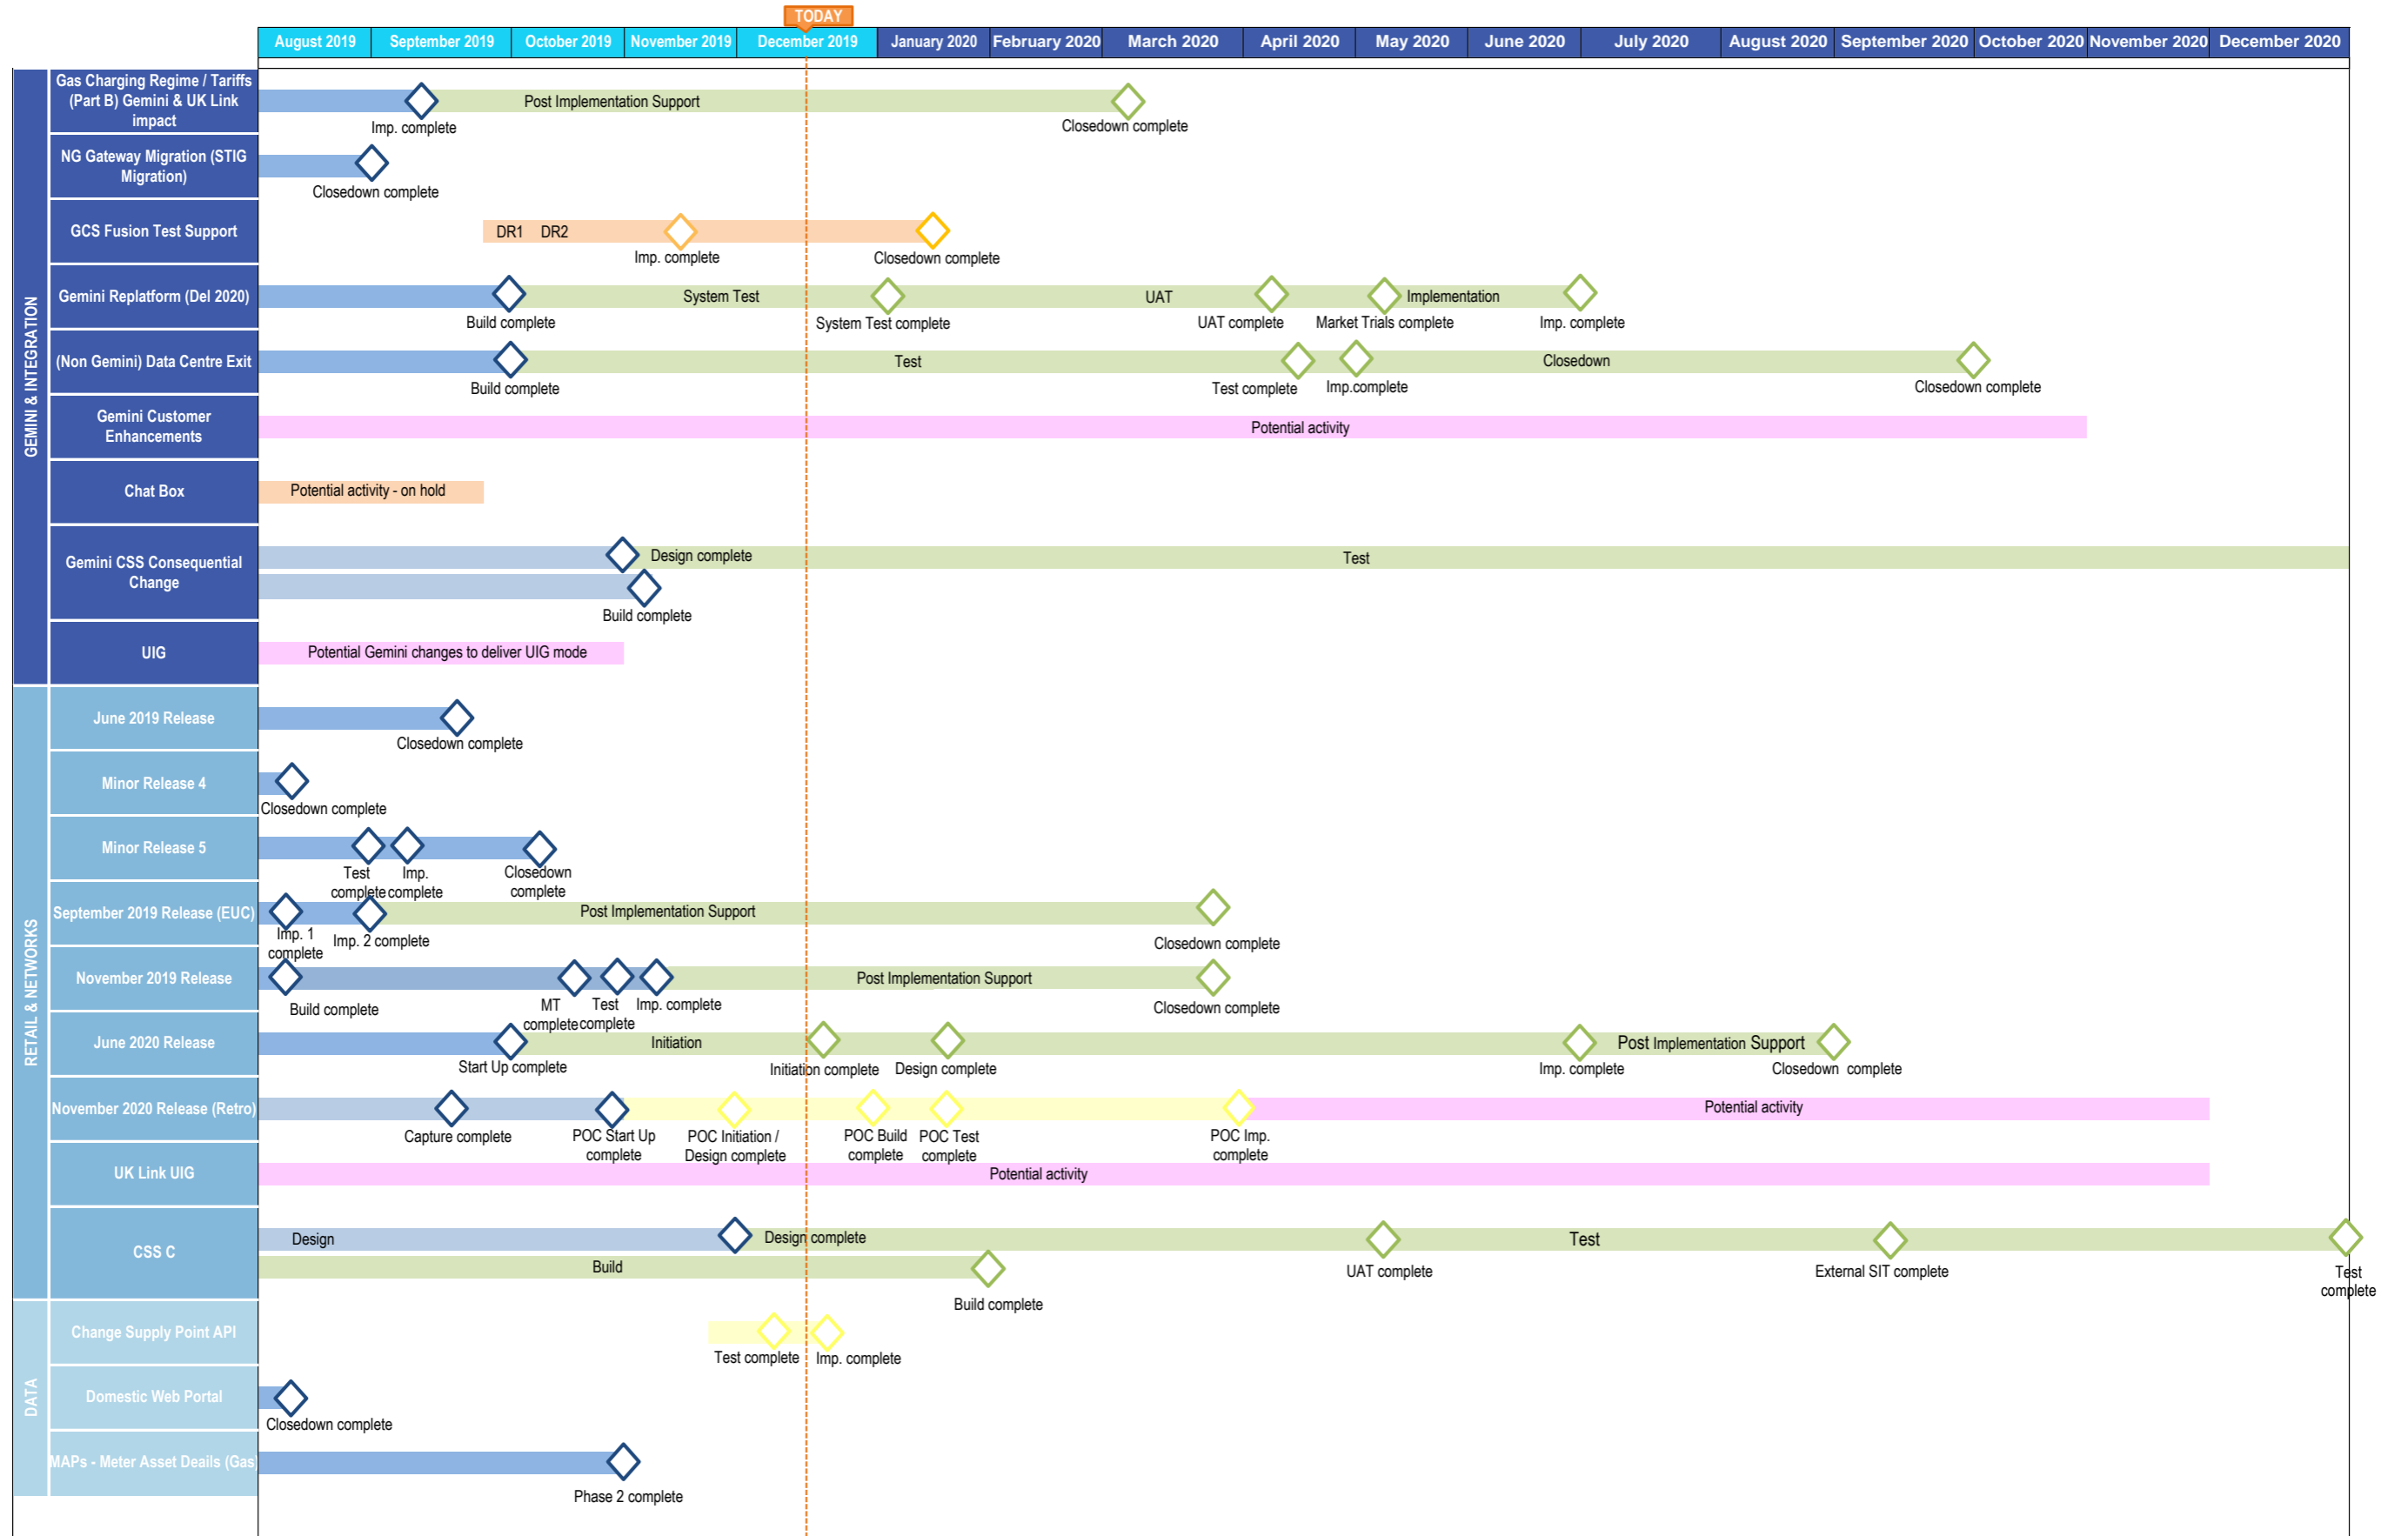

PORTFOLIO ROADMAP - 12 December 2019

Key L1 milestone Stage / milestone complete Stage / milestone planned unplanned activity on hold pending further discussion indicative plan dates

Glossary DBT - Design Build, Test AT - Acceptance Test UT - Unit Test ST - System Test SIT - System Integration Test
 RT - Regression Test UAT - User Acceptance Test PT - Performance Test HLD - High Level Design CUT - Code & Unit Test
 PEN - Penetration Test MT - Market Trials IDR - Implementation Dress Rehearsal IMP - Implementation POC - Proof of Concept