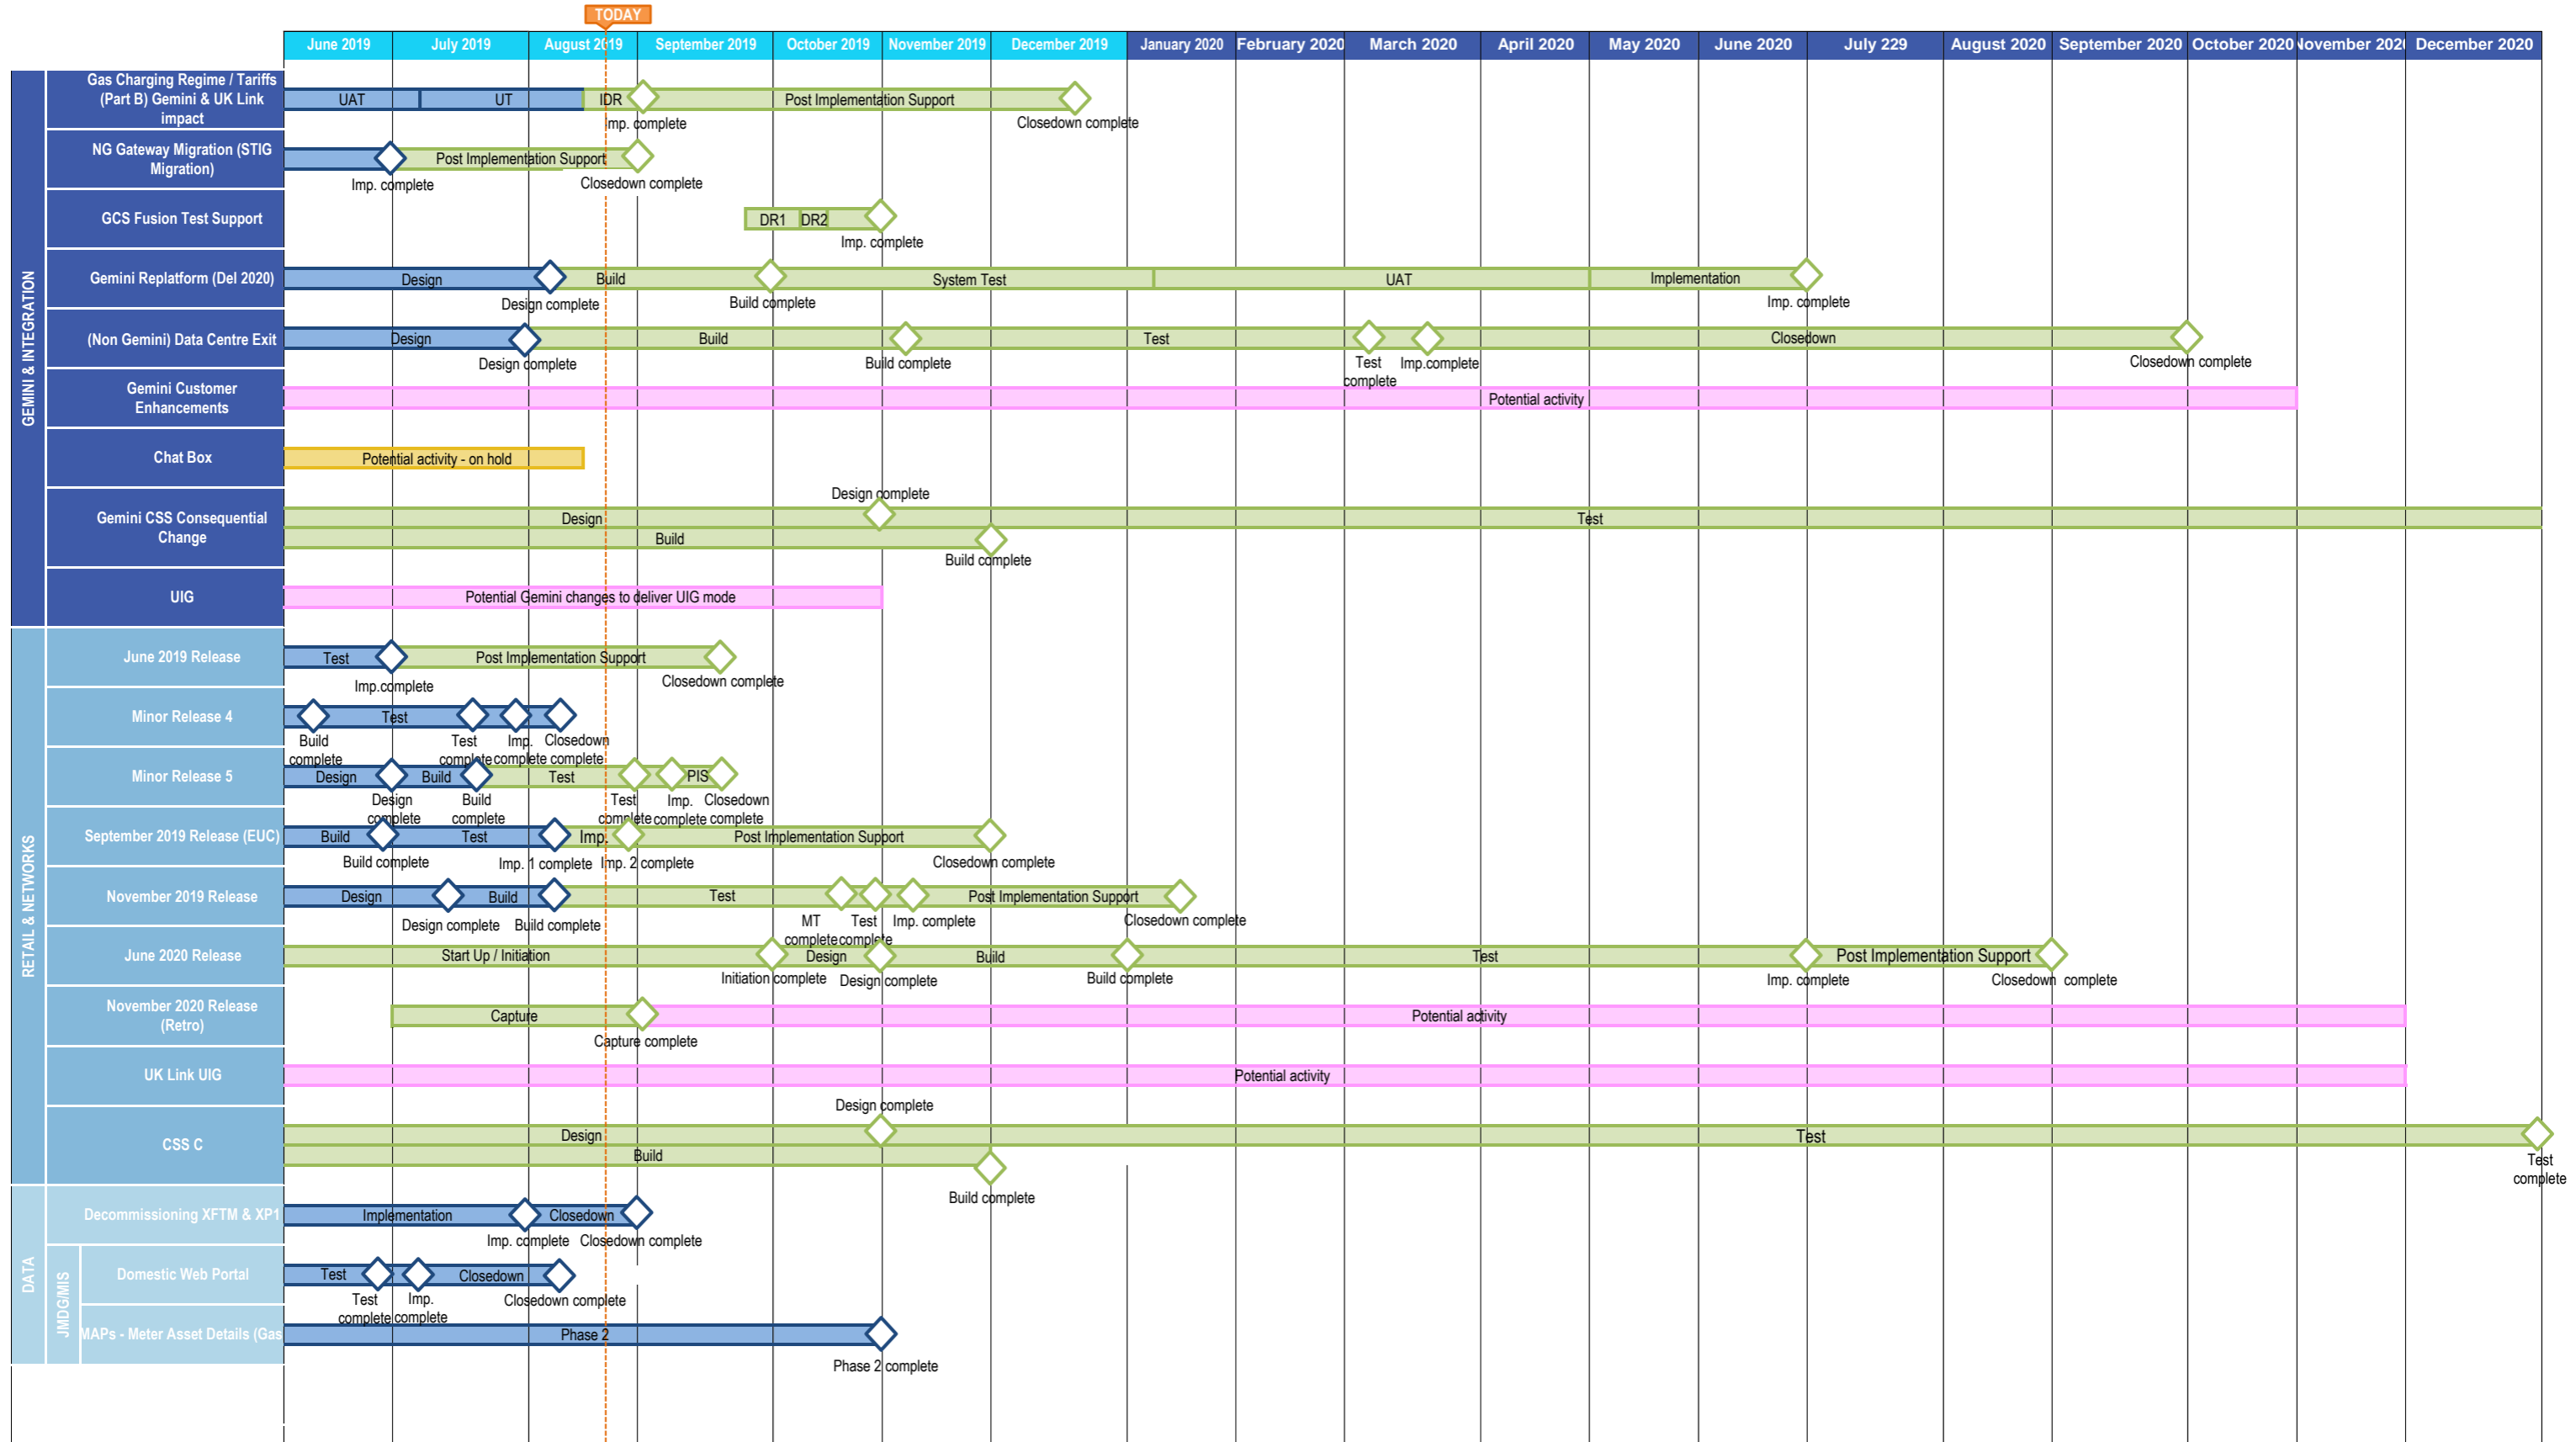

PORTFOLIO ROADMAP - 23 AUGUST 2019

Key	Symbol	Description
L1 milestone	Diamond	L1 milestone
Stage / milestone complete	Blue bar	Stage / milestone complete
Stage / milestone planned	Green bar	Stage / milestone planned
unplanned activity	Pink bar	unplanned activity
on hold pending further discussion	Yellow bar	on hold pending further discussion
DBT - Design Build, Tes AT - Acceptance Test		DBT - Design Build, Tes AT - Acceptance Test
HLD - High Level Design, CUT - Code & Unit Test		HLD - High Level Design, CUT - Code & Unit Test
UT - Unit Test		UT - Unit Test
Imp. - Implementation		Imp. - Implementation
ST - System Test		ST - System Test
POC - Proof of Concept		POC - Proof of Concept
SIT - System Integration Test		SIT - System Integration Test
UAT - User Acceptance Test		UAT - User Acceptance Test
RT - Regression Test		RT - Regression Test
PT - Performance Test		PT - Performance Test
PEN - Penetration Test		PEN - Penetration Test
MT - Market Trials		MT - Market Trials
IDR - Implementation Dress Rehearsal		IDR - Implementation Dress Rehearsal