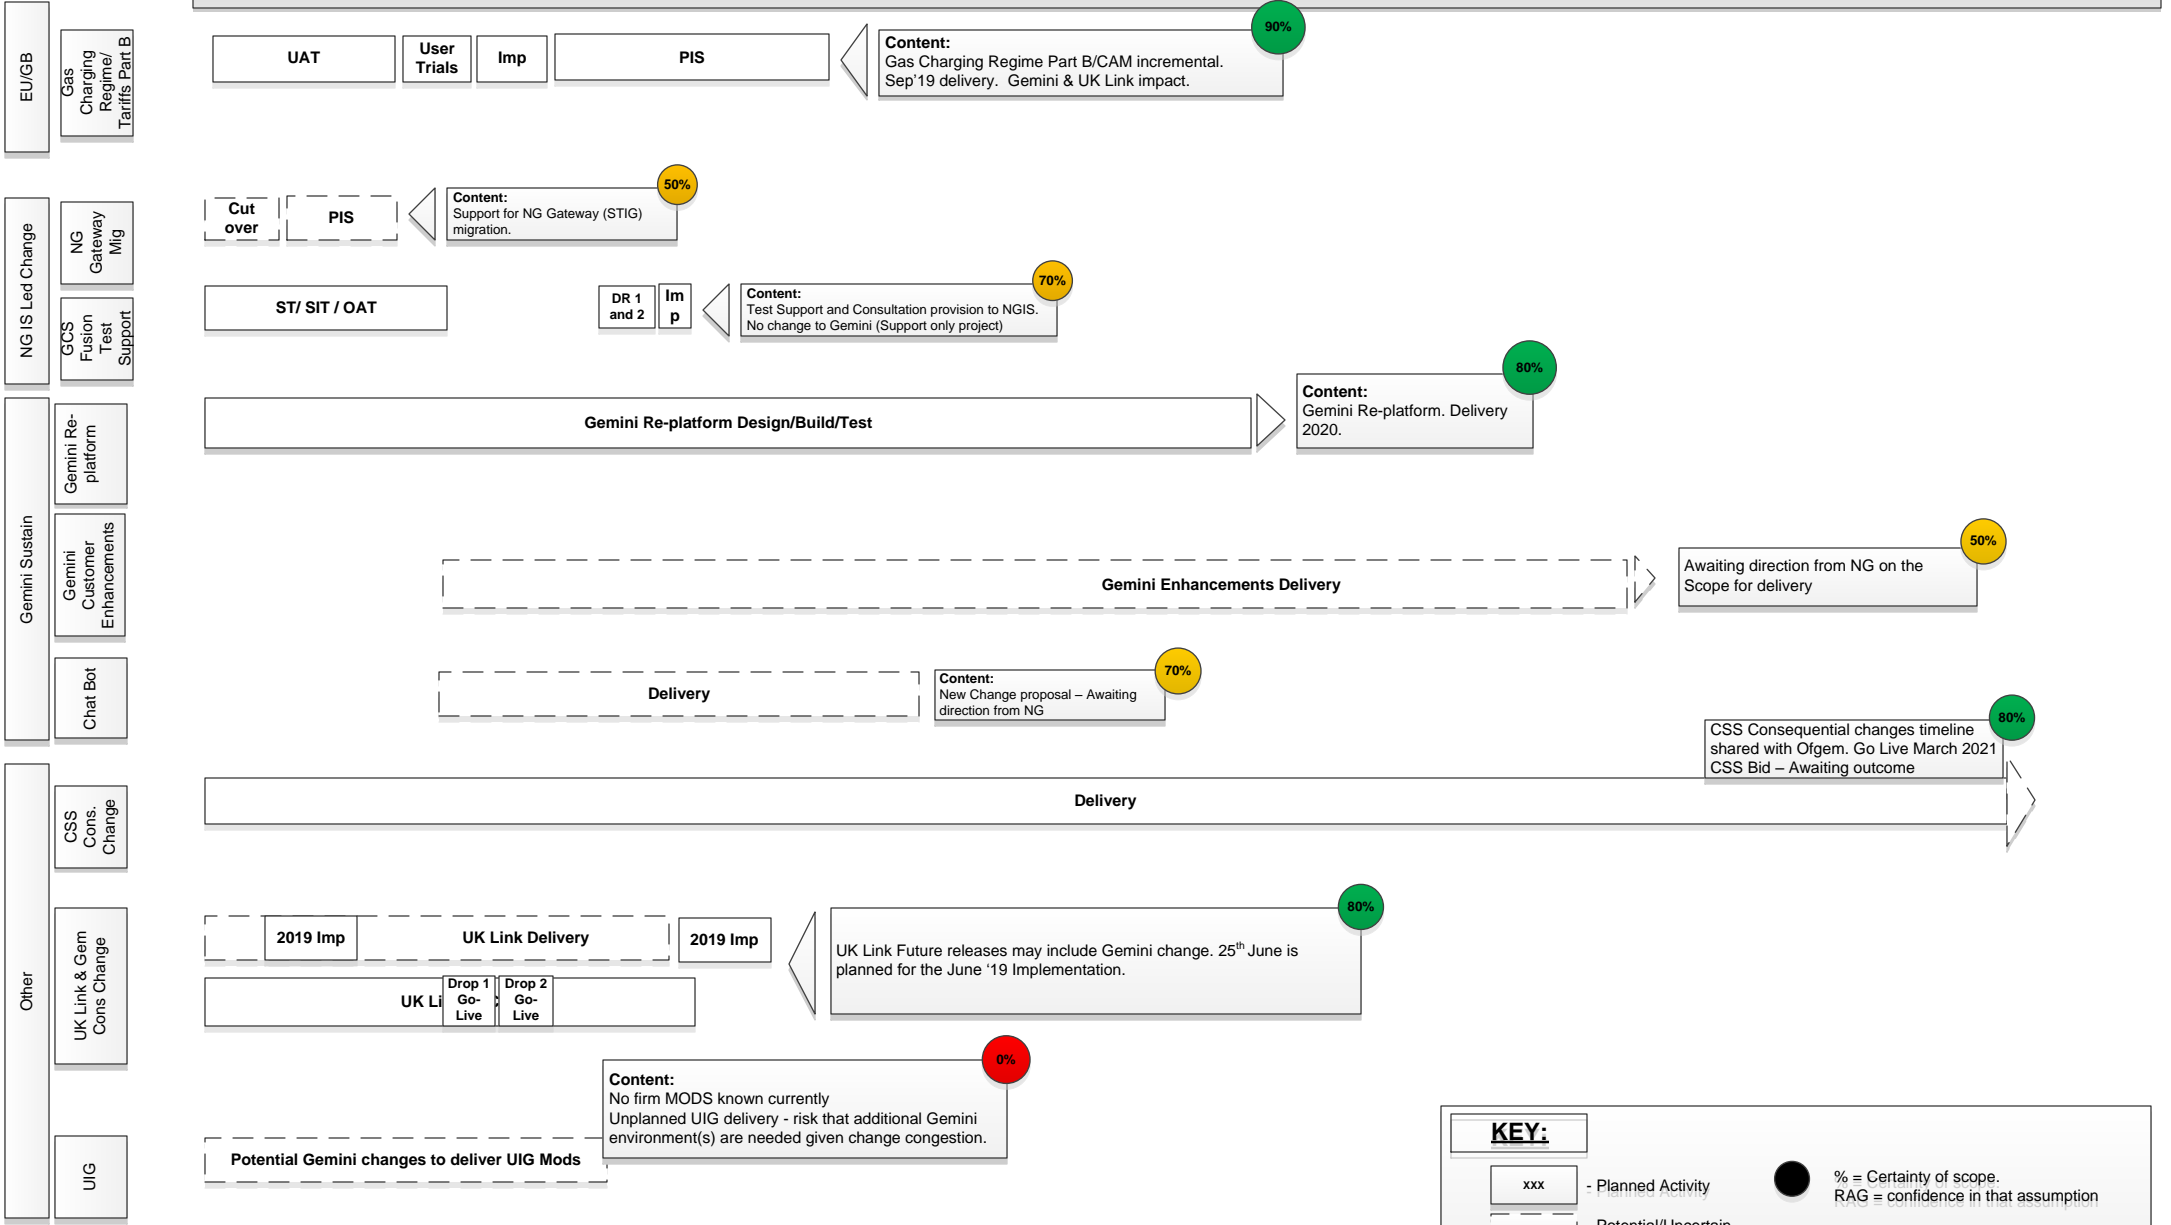

NG Transmission Change Horizon

28 May 2019

Programmes / Projects

KEY:

- xxx - Planned Activity
- xxx - Potential/Uncertain Activity
- % = Certainty of scope. RAG = confidence in that assumption
- xxx Change Order