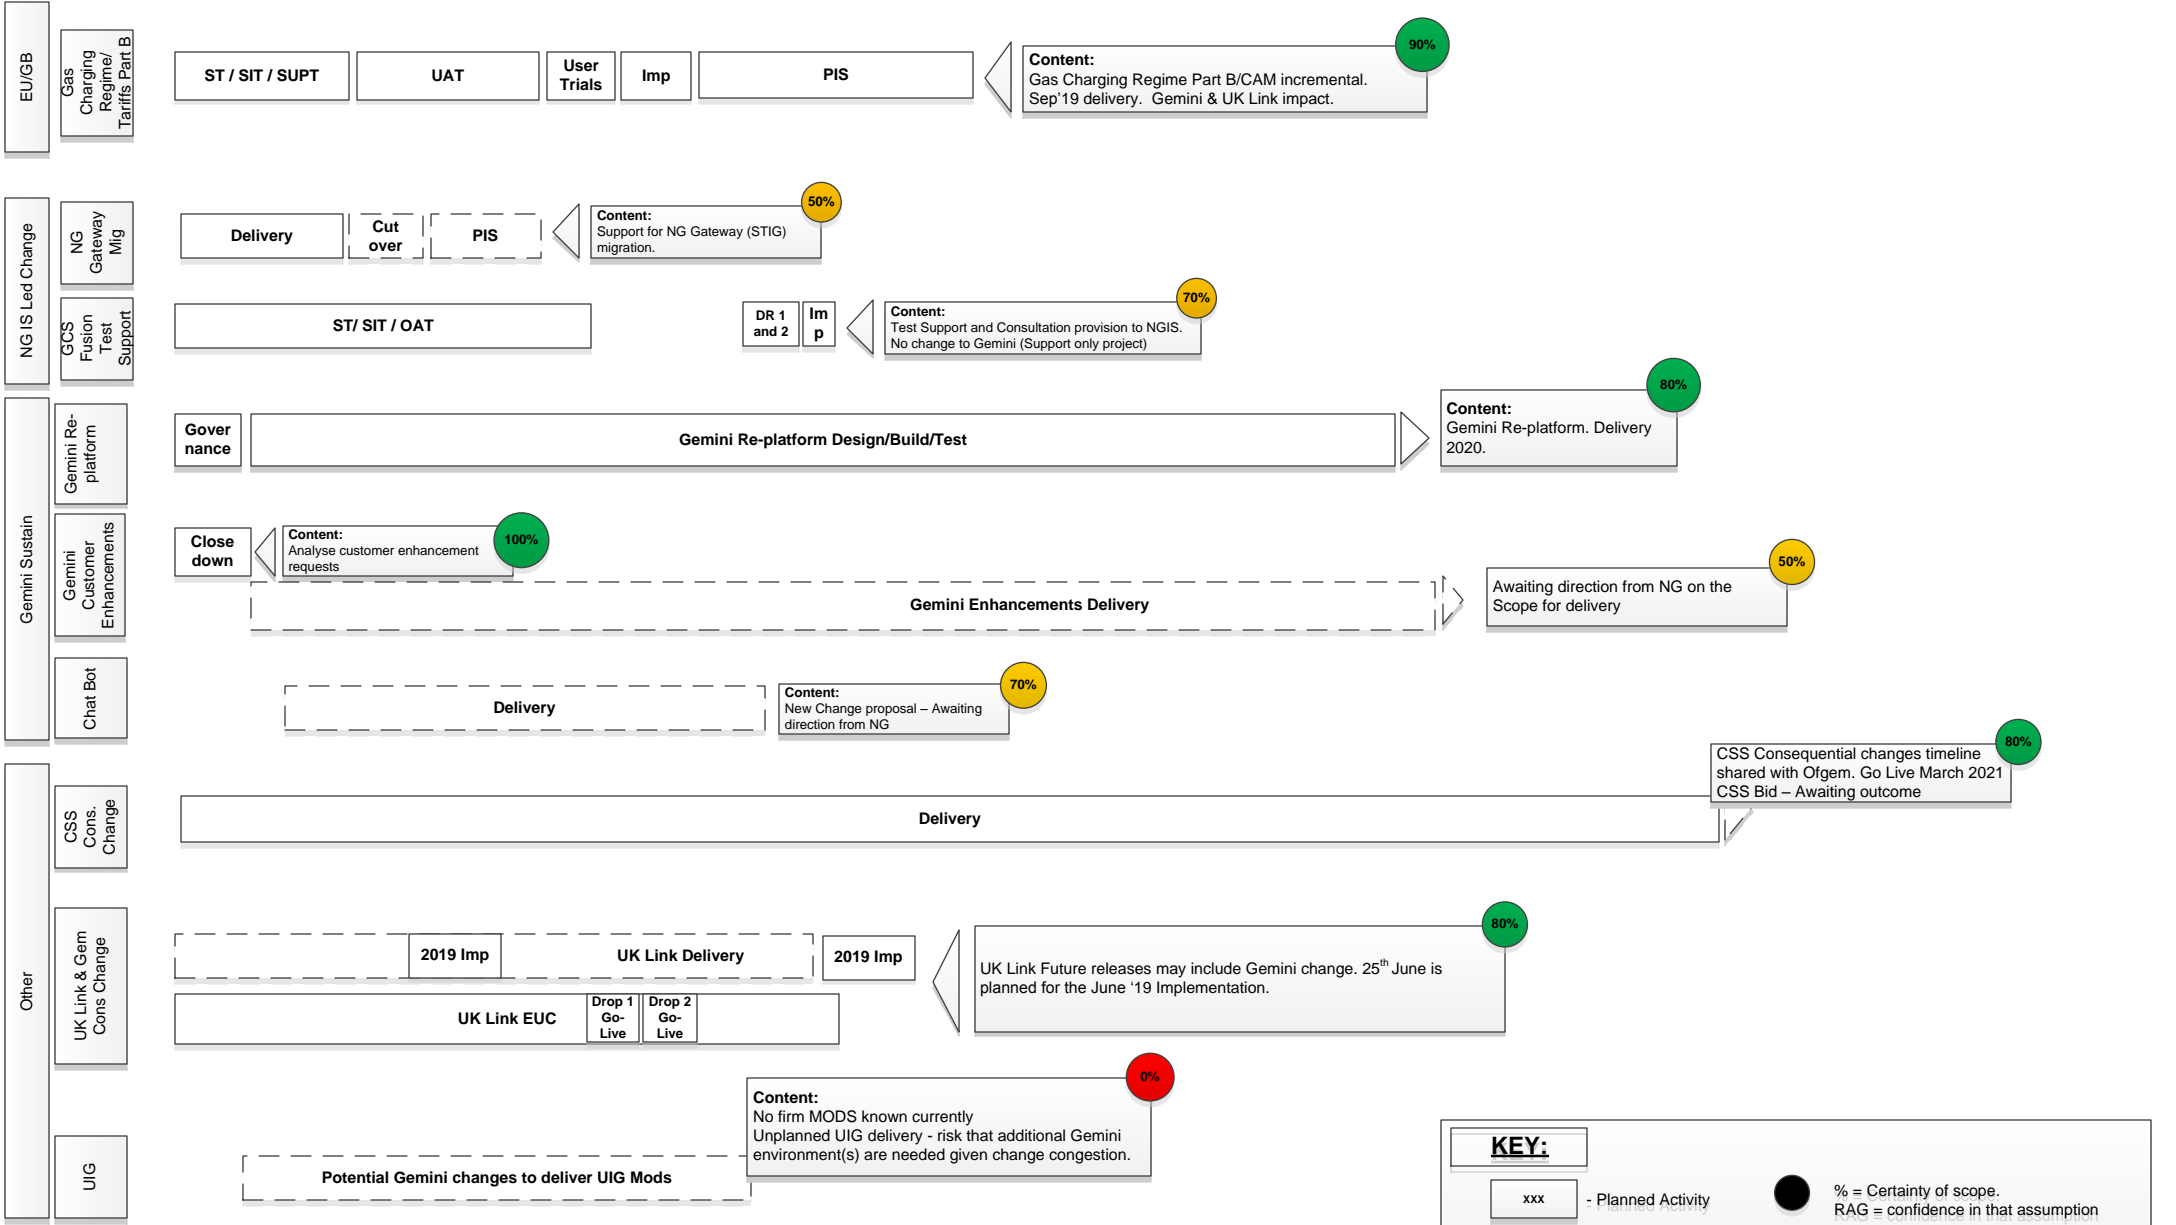

NG Transmission Change Horizon

04 March 2019

Programmes / Projects

2019 Apr May Jun Jul Aug Sep Oct Nov Dec Jan Feb Mar Apr May Jun Jul Aug Sep Oct Nov Dec Jan Feb Mar 2020 2021

KEY:

- xxx - Planned Activity
- xxx - Potential/Uncertain Activity
- % = Certainty of scope. RAG = confidence in that assumption
- xxx Change Order